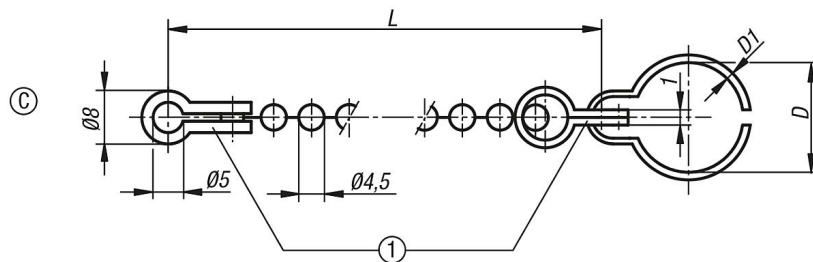

Item description/product images

Description

Material:

Chain brass, ring 1.4310. stainless steel.

Note:

If no length is specified 1000 mm will be supplied.

Drawing reference:

1) identical parts

Drawings

Overview of items

Order No.	Form	Version 1	Main material	L	D	D1
96390-09X	C	with ring clip	brass	160/320/500/1000	9	1
96390-12X	C	with ring clip	brass	160/320/500/1000	12	1,2
96390-14X	C	with ring clip	brass	160/320/500/1000	14	1,6
96390-16X	C	with ring clip	brass	160/320/500/1000	16	1,6
96390-20X	C	with ring clip	brass	160/320/500/1000	20	2
96390-24X	C	with ring clip	brass	160/320/500/1000	24	2
96390-30X	C	with ring clip	brass	160/320/500/1000	30	2,6
96390-36X	C	with ring clip	brass	160/320/500/1000	36	2,6