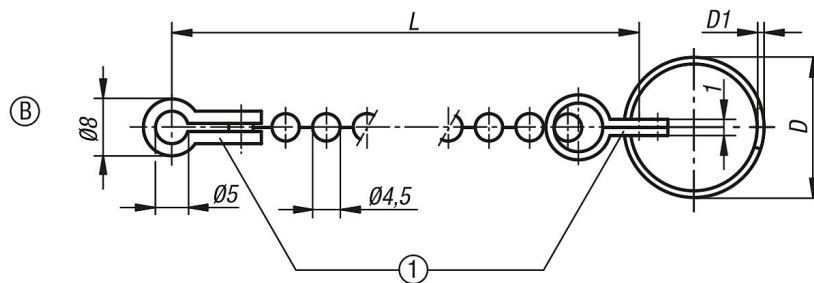

Item description/product images

Description

Material:

Chain brass or stainless steel.  
key ring stainless steel.

Note:

If no length is specified 1000 mm will be supplied.

Drawing reference:

1) identical parts

Drawings

Overview of items

Order No.	Form	Version 1	Main material	L	D	D1
96390-015X	B	with key ring	brass	160/320/500/1000	15	1
96390-019X	B	with key ring	brass	160/320/500/1000	19	1
96390-023X	B	with key ring	brass	160/320/500/1000	23	1,2
96390-028X	B	with key ring	brass	160/320/500/1000	28	1,7
96390-115X	B	with key ring	stainless steel	160/320/500/1000	15	1
96390-119X	B	with key ring	stainless steel	160/320/500/1000	19	1
96390-123X	B	with key ring	stainless steel	160/320/500/1000	23	1,2
96390-128X	B	with key ring	stainless steel	160/320/500/1000	28	1,7