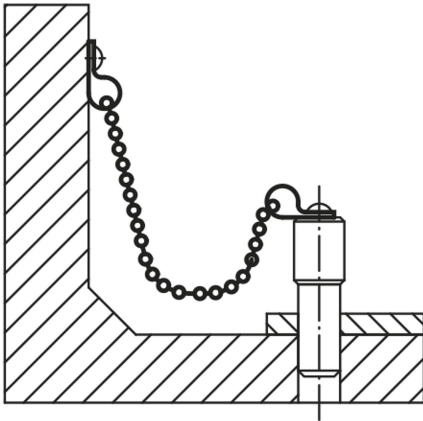

Item description/product images

Description

Material:

Chain brass or stainless steel.  
key ring stainless steel.

Note:

If no length is specified 1000 mm will be supplied.

Drawing reference:

1) identical parts

Drawings

Overview of items

Order No.	Form	Version 1	Main material	L	D	D1
96390-015X	B	with key ring	brass	160/320/500/1000	15	1
96390-019X	B	with key ring	brass	160/320/500/1000	19	1
96390-023X	B	with key ring	brass	160/320/500/1000	23	1,2
96390-028X	B	with key ring	brass	160/320/500/1000	28	1,7
96390-115X	B	with key ring	stainless steel	160/320/500/1000	15	1
96390-119X	B	with key ring	stainless steel	160/320/500/1000	19	1
96390-123X	B	with key ring	stainless steel	160/320/500/1000	23	1,2
96390-128X	B	with key ring	stainless steel	160/320/500/1000	28	1,7