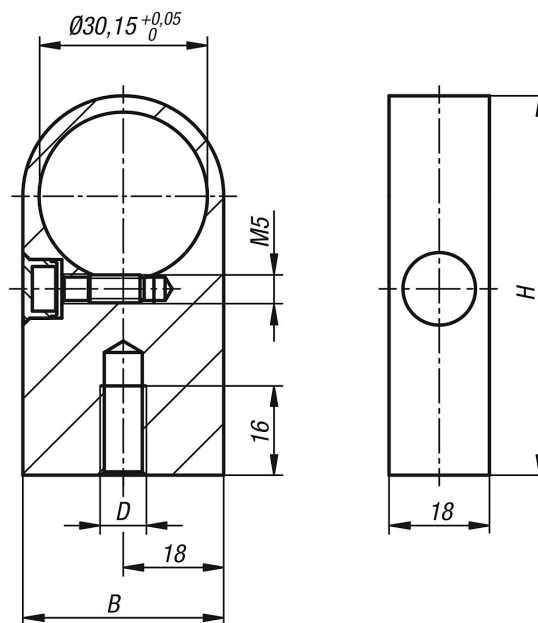

Item description/product images

Description

Material:

Mounting bracket EN AW-6063.
End caps thermoplastic.
Grub screw ISO 4766-14H.

Version:

Mounting brackets anodised natural tone or black.
End caps light grey or black.

Note:

The mounting brackets are supplied unassembled.

Drawings

Overview of items

Order No.	Main colour	B	D	H
06947-08301	natural anodized	36	M8	68
06947-08302	black anodised	36	M8	68