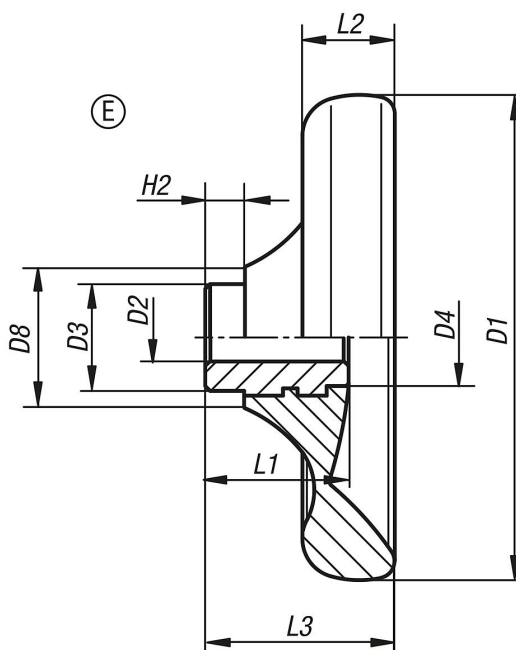

Item description/product images

Description

Material:

Black thermoset PF 31.

Hub bright stainless steel 1.4305.

Version:

High-gloss polished.

On request:

Other reamed hole sizes.

Drawings

Overview of items

Order No.	Version 1	Form	D1	D2	D3	D4	D8	H2	L1	L2	L3
06288-3100X10	reamed hole	E	100	10H7	22	20	29	8	29,5	19	39
06288-3125X12	reamed hole	E	125	12H7	26	21	34	8	34	24	46
06288-3140X14	reamed hole	E	140	14H7	30	25	39	8	38,5	27	52
06288-3160X16	reamed hole	E	160	16H7	33	30	43	8	41,3	30,1	57
06288-3160X18	reamed hole	E	160	18H7	33	30	43	8	41,3	30,1	57