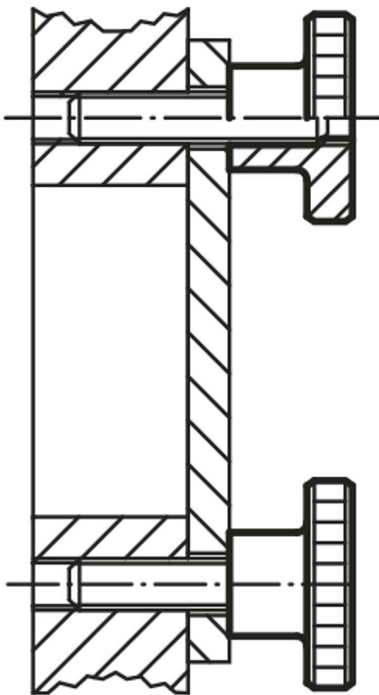

Item description/product images

Description

Material:

Steel.
Stainless steel 1.4305.

Version:

Steel black oxidised.
Stainless steel bright.

Note:

M12 high knurled nuts are not included in the official standards sheet.

Drawings

Overview of items

Order No.	Main material	D	D1	D3	H	K
06110-04	steel	M4	16	8	9,5	3,5
06110-05	steel	M5	20	10	11,5	4
06110-06	steel	M6	24	12	15	5
06110-08	steel	M8	30	16	18	6
06110-10	steel	M10	36	20	23	8
06110-12	steel	M12	36	20	23	8
06110-042	stainless steel	M4	16	8	9,5	3,5
06110-052	stainless steel	M5	20	10	11,5	4
06110-062	stainless steel	M6	24	12	15	5
06110-082	stainless steel	M8	30	16	18	6
06110-102	stainless steel	M10	36	20	23	8
06110-122	stainless steel	M12	36	20	23	8