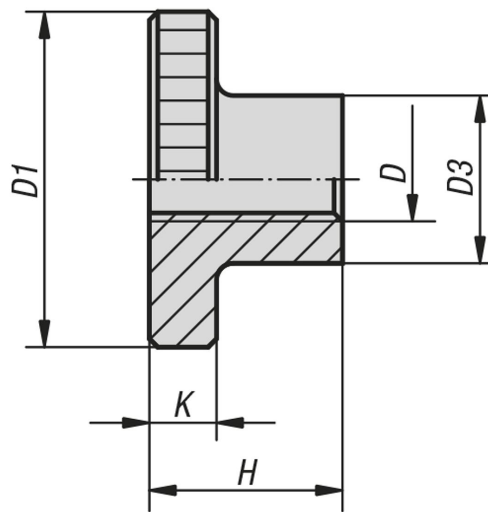

Item description/product images

Description

Material:

Steel.
Stainless steel 1.4305.

Version:

Steel black oxidised.
Stainless steel bright.

Note:

M12 high knurled nuts are not included in the official standards sheet.

Drawings

Overview of items

Order No.	Main material	D	D1	D3	H	K
06110-04	steel	M4	16	8	9,5	3,5
06110-05	steel	M5	20	10	11,5	4
06110-06	steel	M6	24	12	15	5
06110-08	steel	M8	30	16	18	6
06110-10	steel	M10	36	20	23	8
06110-12	steel	M12	36	20	23	8
06110-042	stainless steel	M4	16	8	9,5	3,5
06110-052	stainless steel	M5	20	10	11,5	4
06110-062	stainless steel	M6	24	12	15	5
06110-082	stainless steel	M8	30	16	18	6
06110-102	stainless steel	M10	36	20	23	8
06110-122	stainless steel	M12	36	20	23	8