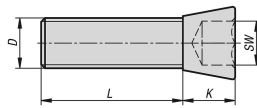

Overview of items

Order No.	D	K	L	SW
03157-01-0212	M2	2,8	12	1,5
03157-01-0425	M4	4,8	25	3
03157-01-0630	M6	6,9	30	5
03157-01-0830	M8	8,9	30	6
03157-01-1035	M10	10,6	35	8
03157-01-1240	M12	12,8	40	10
03157-01-1645	M16	16,6	45	14