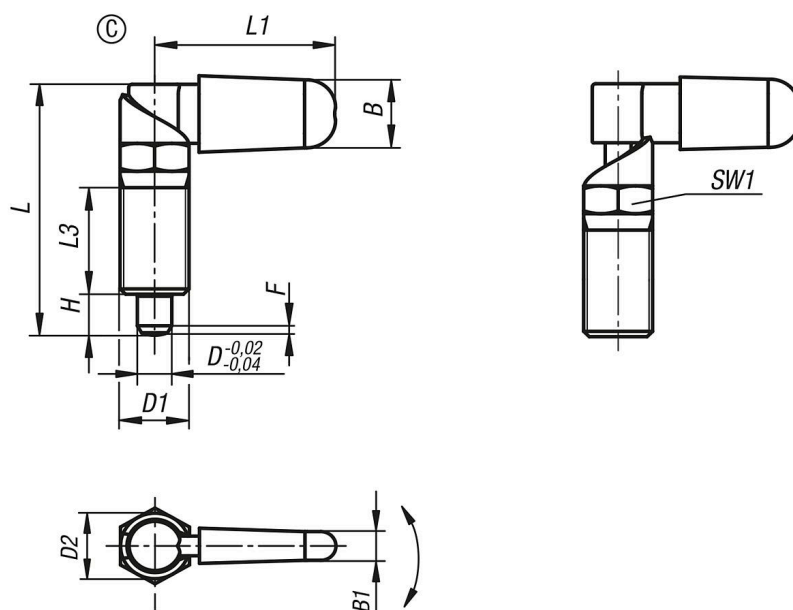

Item description/product images

Description

Product description:

Cam-action indexing plunger are used where any change in locking position due to lateral forces should be prevented.

Turning the grip through 180° retracts the indexing pin, enabling a change in the indexed position.

The notch ensures that the grip remains in this position and the indexing pin remains retracted.

Material:

Grip 1.4308

Threaded sleeve and indexing pin 1.4305

Spring 1.4310

Grip cap thermoplastic PA.

Version:

Positioning bushes 03099-50, 03099-60, 03099-61.

Drawing reference:

Form A: without grip cap or nut.

Form B: without grip cap, with nut.

Form C: with grip cap, without nut.

Form D: with grip cap and nut.

Drawings