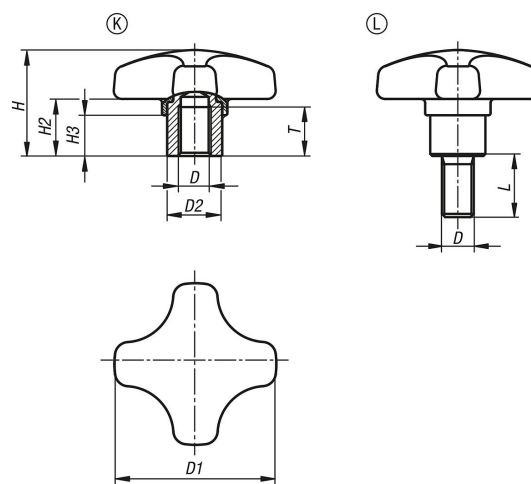

On request:

Special versions.

Drawing reference:

Form K: tapped bush

Form L: external thread

Drawings

Overview of items

Order No.	Form	Component material	Surface finish component	Main colour	D	D1	D2	H	H2	H3	L	T
06174-250590	K	steel	blue-passivated	black grey	M5	25	10	18	9	7	-	9
06174-320690	K	steel	blue-passivated	black grey	M6	32	13,5	22	12	9,5	-	12
06174-400690	K	steel	blue-passivated	black grey	M6	40	13,5	26	14	10	-	12
06174-400890	K	steel	blue-passivated	black grey	M8	40	13,5	26	14	10	-	12
06174-500890	K	steel	blue-passivated	black grey	M8	50	19	32	18	12	-	17