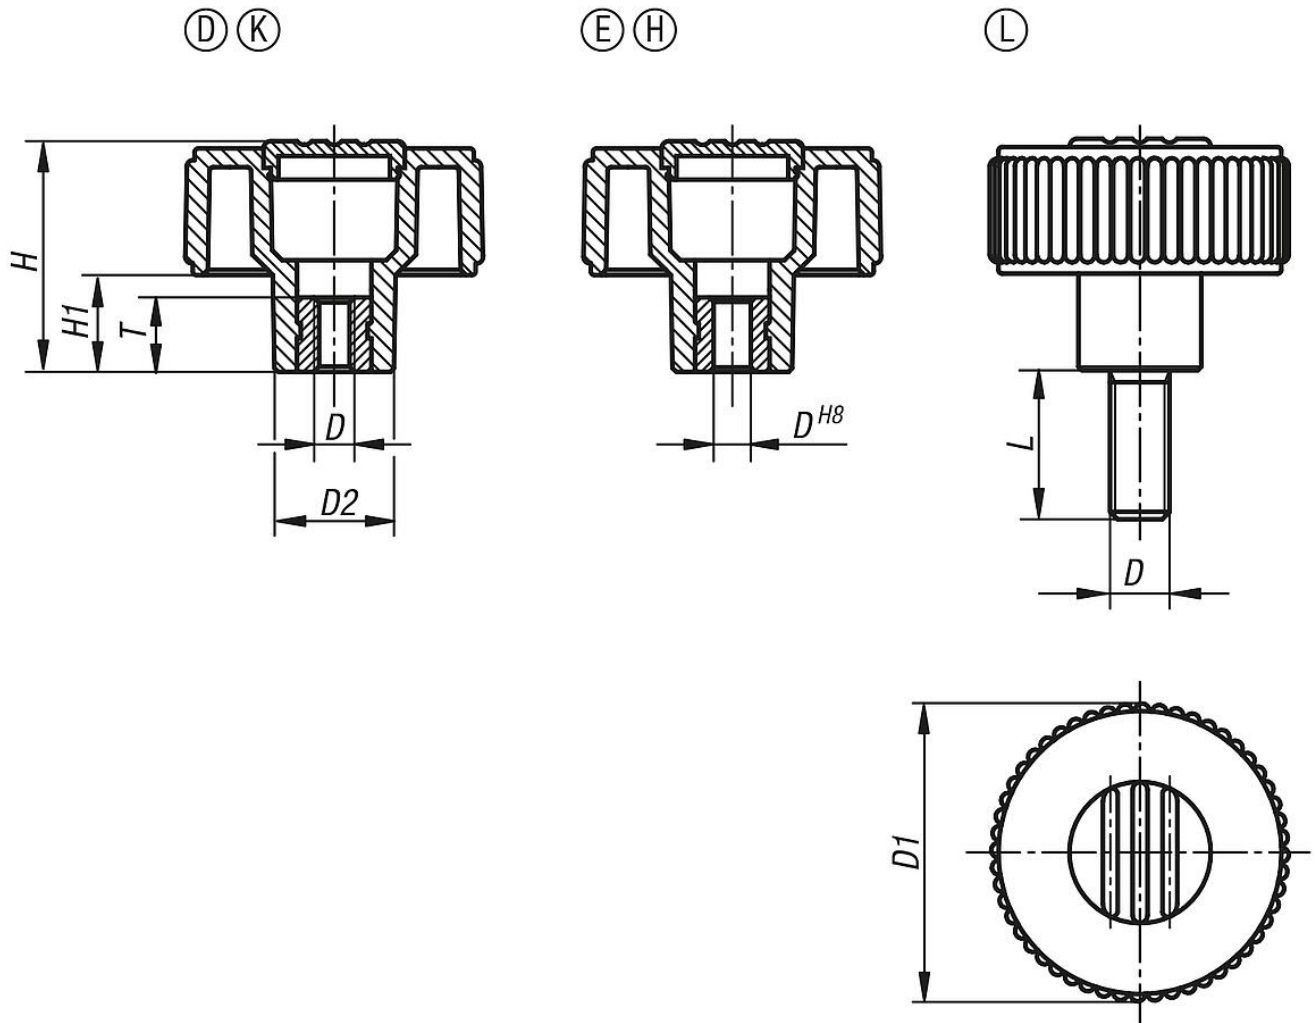

Item description/product images

black grey RAL 7021	pure orange RAL 2004	signal green RAL 6032	traffic blue RAL 5017
light grey RAL 7035	traffic red RAL 3020	colza yellow RAL 1021	

Description

Material:

Black thermoplastic.
Bush and screw grade 5.8 steel.

Version:

Steel trivalent blue-passivated.

Drawing reference:

Form D: tapped bush without cap
Form K: tapped bush with cap
Form E: reamed bush without cap
Form H: reamed bush with cap
Form L: external thread
Form M: external thread

Drawings