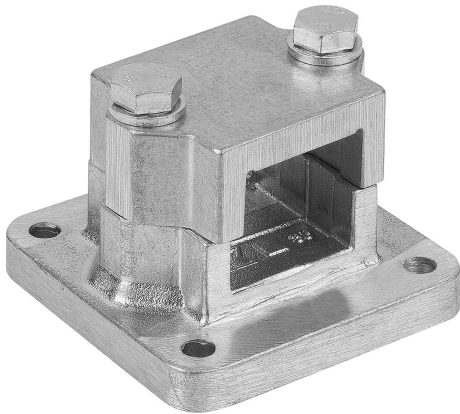

Item description/product images

Description

Material:

Cast aluminium.
Screws and nuts steel.

Version:

Vibratory ground.
Screws and nuts electro zinc-plated.

On request:

Lever for locking and other sizes for square tube.

Accessory:

- Round and square tubes 29050

Drawings

Overview of items

Order No.	A	B	C	D	E	G	H	K	L	M	N	R	S
29016-5225	25,3	7	30	45	45	75	57	62	52,5	75	10	46	M8x50
29016-5230	30,3	7	30	45	45	75	57	62	52,5	75	10	46	M8x50
29016-5240	40,4	9	40	60	60	100	76	75	70	100	10	57	M8x70