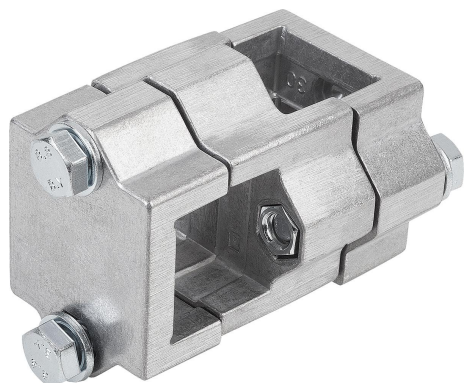

Item description/product images

Description

Material:
Cast aluminium.
Screws and nuts steel.

Version:
Vibratory ground.
Screws and nuts electro zinc-plated.

On request:
Levers for locking and other sizes for square tube.

Accessory:
- Round and square tubes 29050

Drawings

Overview of items

Order No.	A	B	C	D	E	G	H	K	L	M	R	S
29002-523030	30,2	30,2	38	45	45	44	64	64	83	44	46	M8x45
29002-524040	40,3	40,3	50	60	60	61	75	75	111	61	57	M8x60