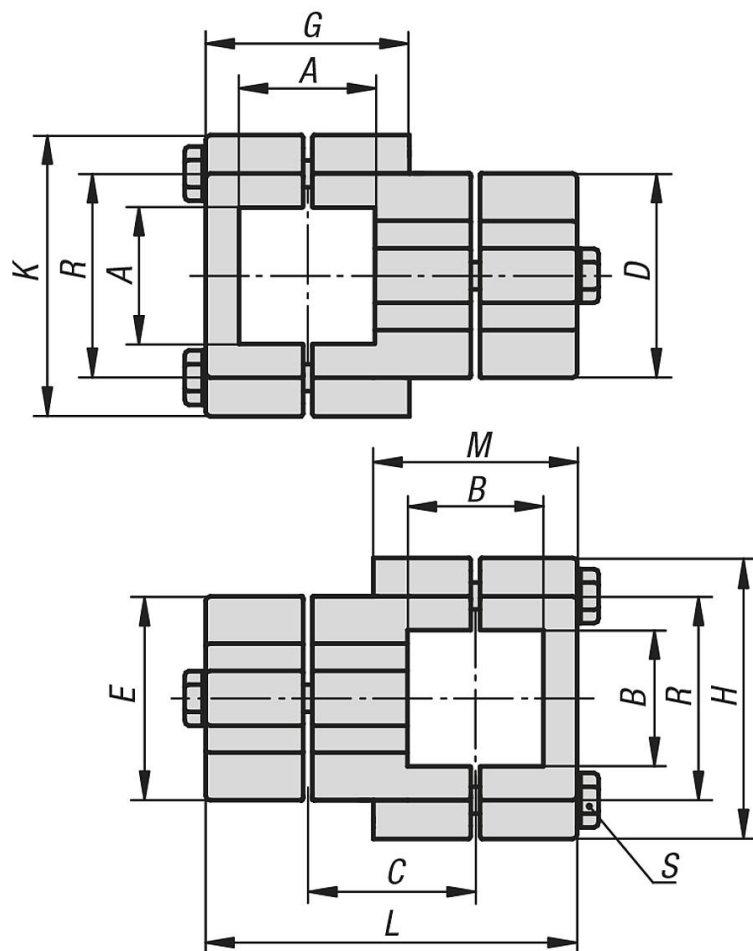

Item description/product images

Description

Material:
Cast aluminium.
Screws and nuts steel.

Version:
Vibratory ground.
Screws and nuts electro zinc-plated.

On request:
Levers for locking and other sizes for square tube.

Accessory:
- Round and square tubes 29050

Drawings

Overview of items

Order No.	A	B	C	D	E	G	H	K	L	M	R	S
29002-523030	30,2	30,2	38	45	45	44	64	64	83	44	46	M8x45
29002-524040	40,3	40,3	50	60	60	61	75	75	111	61	57	M8x60