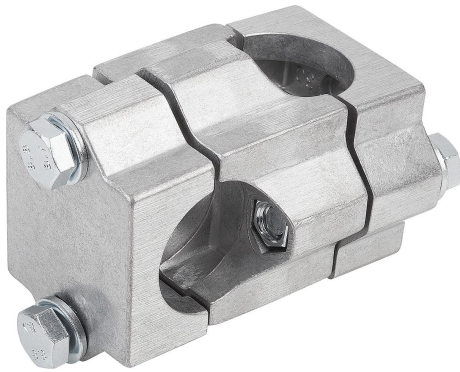

Item description/product images

Description

Material:
Cast aluminium.
Screws and nuts steel.

Version:
Vibratory ground.
Screws and nuts electro zinc-plated.

On request:
Clamping levers for tightening and other diameters.

Accessory:
- Round and square tubes 29050

Drawings

Overview of items

Order No.	A	B	C	D	E	G	H	K	L	M	R	S
29000-523030	30,2	30,2	38	45	45	44	64	64	83	44	46	M8x45

Overview of items

Order No.	A	B	C	D	E	G	H	K	L	M	R	S
29000-524040	40,2	40,2	50	60	60	61	75	75	111	61	57	M8x60