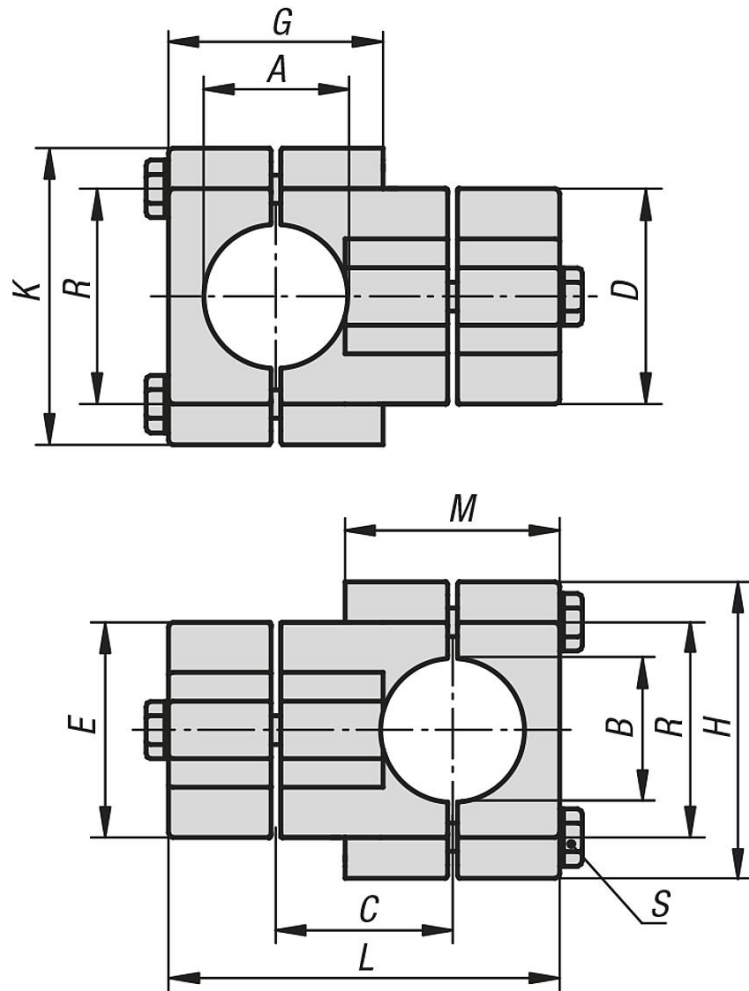

Item description/product images

Description

Material:
Cast aluminium.
Screws and nuts steel.

Version:
Vibratory ground.
Screws and nuts electro zinc-plated.

On request:
Clamping levers for tightening and other diameters.

Accessory:
- Round and square tubes 29050

Drawings

Overview of items

Order No.	A	B	C	D	E	G	H	K	L	M	R	S
29000-523030	30,2	30,2	38	45	45	44	64	64	83	44	46	M8x45

Overview of items

Order No.	A	B	C	D	E	G	H	K	L	M	R	S
29000-524040	40,2	40,2	50	60	60	61	75	75	111	61	57	M8x60