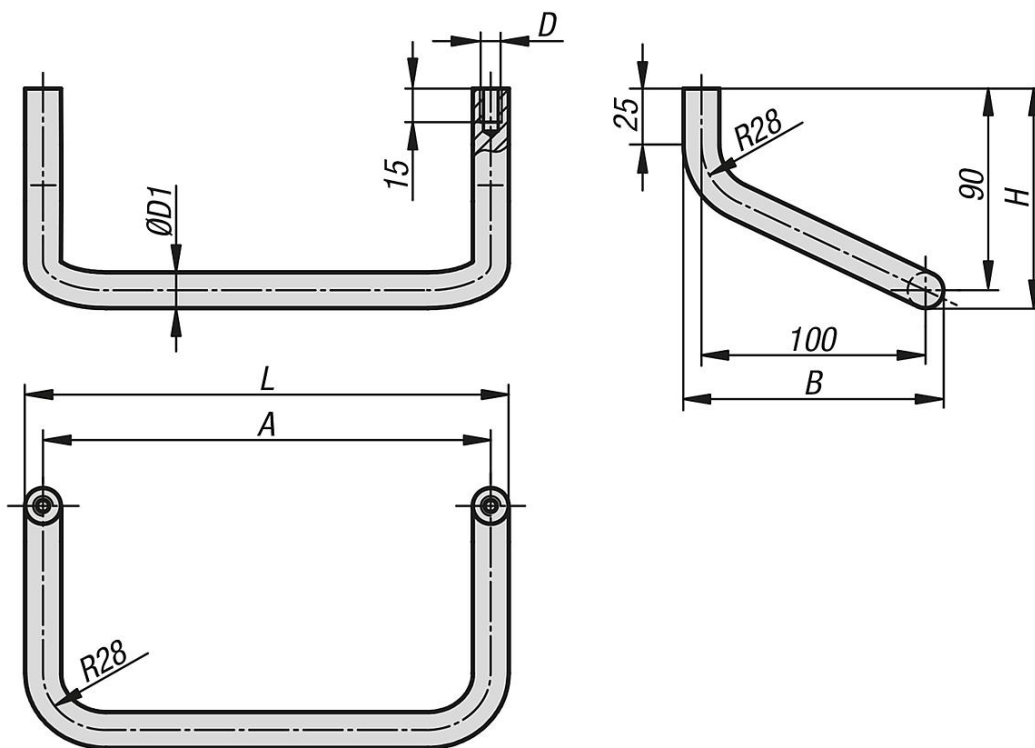

Item description/product images

Description

Material:

Round aluminium EN AW-6060

Version:

Ground, glass blasted and matt-gloss black anodised.

Note:

End washers not included.

On request:

Any handle length.

Drawings

Overview of items

Order No.	A	B	D	D1	H	L	Load capacity N	Order No. end washer
06945-20016	200	116	M8	16	98	216	1000	06945-16
06945-25016	250	116	M8	16	98	266	1000	06945-16
06945-30016	300	116	M8	16	98	316	1000	06945-16
06945-40016	400	116	M8	16	98	416	1000	06945-16
06945-50018	500	118	M8	18	99	518	1000	06945-18