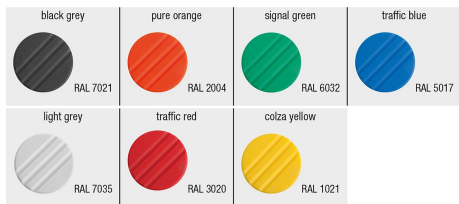

Item description/product images

Drawings