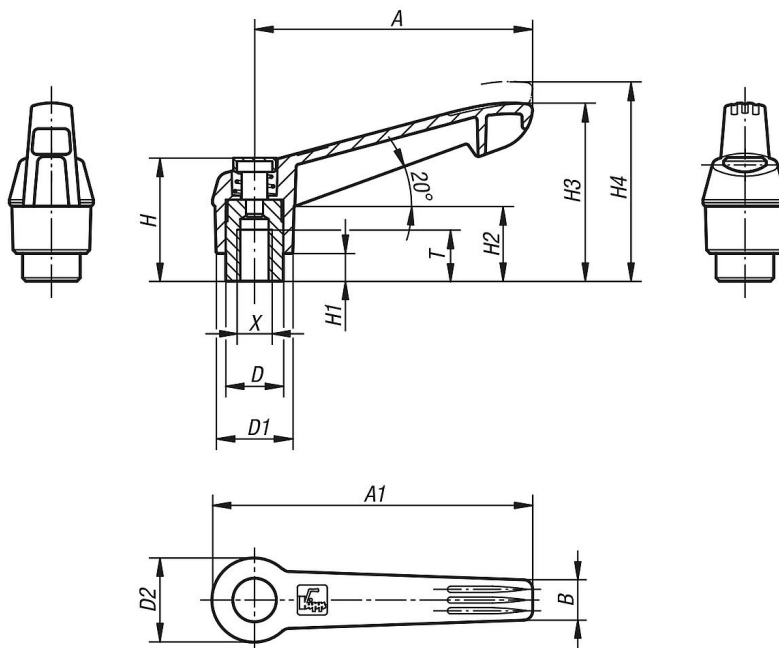

Description

Material:

Handle fibreglass reinforced plastic, toothed ring die-cast zinc. Metal parts stainless steel 1.4305.

Push button plastic (POM).

Version:

Steel parts bright.

Note:

Δ Enter the desired lever colour here.

Dimension "H1" available in other lengths at extra charge.

06601 Clamping levers, plastic with internal thread and push button, threaded insert stainless steel

Item description/product images

Drawings

Overview of items

06601 Clamping levers, plastic with internal thread and push button, threaded insert stainless steel

Overview of items

Order No.	Main colour	X	A	A1	B	D	D1	D2	H	H1	H2	H3	H4	T	No. of teeth
06601-71512	black grey RAL 7021	M12	110	126	15,5	23	30	32,5	50,6	12	33	72	77	23	26
06601-72512	orange RAL 2004	M12	110	126	15,5	23	30	32,5	50,6	12	33	72	77	23	26
06601-73512	traffic red RAL 3020	M12	110	126	15,5	23	30	32,5	50,6	12	33	72	77	23	26
06601-71516	black grey RAL 7021	M16	110	126	15,5	23	30	32,5	50,6	12	33	72	77	23	26
06601-72516	orange RAL 2004	M16	110	126	15,5	23	30	32,5	50,6	12	33	72	77	23	26
06601-73516	traffic red RAL 3020	M16	110	126	15,5	23	30	32,5	50,6	12	33	72	77	23	26