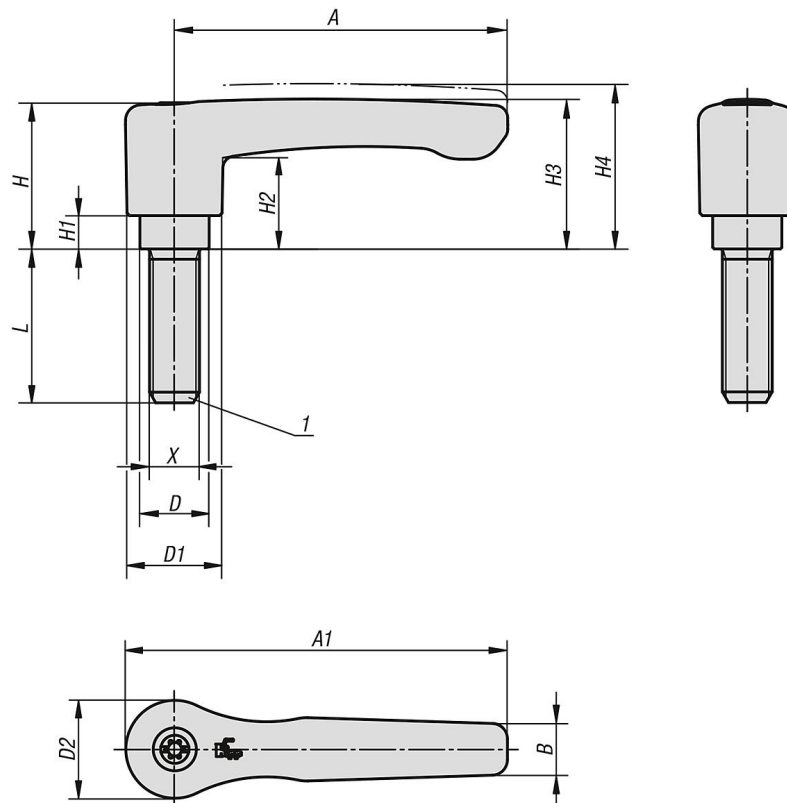

### Description

**Material:**

Handle die-cast zinc DIN EN 12844.  
Steel parts grade 5.8.

**Version:**

Handle powder-coated.  
Steel parts black oxidised.

**Note:**

Standard colours are:  
orange RAL 2004.

Where L is  $\geq 60$  mm the thread length is 60 mm.

**On request:**

Other threads, screw lengths, colours and special versions.  
Dimension "H1" available in other lengths at extra charge.

**Drawing reference:**

1) flat point DIN EN ISO 4753

### Drawings

# 06458 Clamping levers, die-cast zinc, flat with external thread, threaded pin black oxidised steel