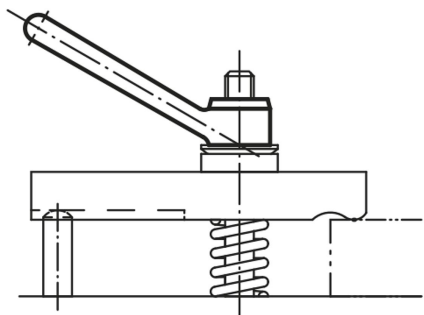

Item description/product images

Description

Material:

GJMW 400 malleable cast iron

Version:

Vibratory ground.

Bright.

Drawings

Overview of items

Order No.	X	A=Handle length	B	B1	D2	H	H1
06350-08	M8	56	12	7	16	34	12
06350-10	M10	70	14	9	20	42,5	14
06350-12	M12	87	18	11	25	53	18