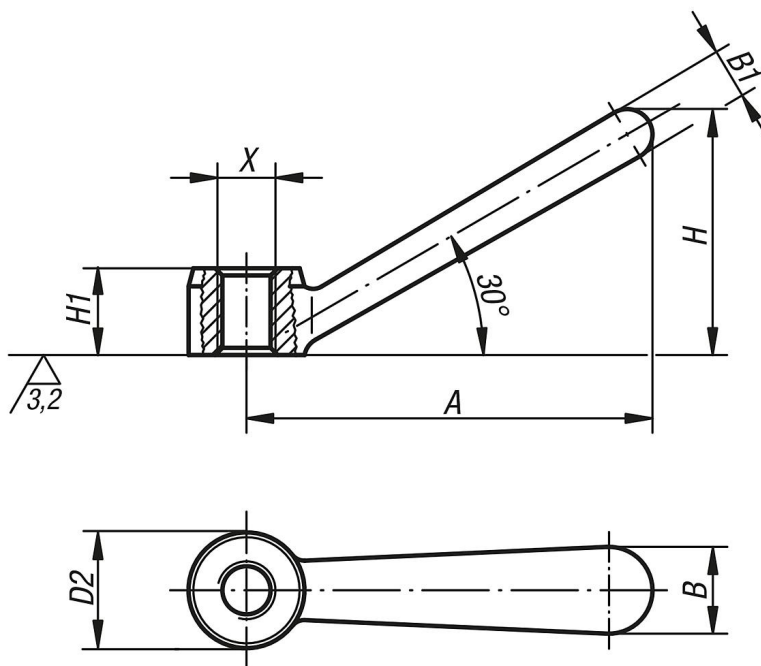

Item description/product images

Description

Material:

GJMW 400 malleable cast iron

Version:

Vibratory ground.

Bright.

Drawings

Overview of items

Order No.	X	A=Handle length	B	B1	D2	H	H1
06350-08	M8	56	12	7	16	34	12
06350-10	M10	70	14	9	20	42,5	14
06350-12	M12	87	18	11	25	53	18