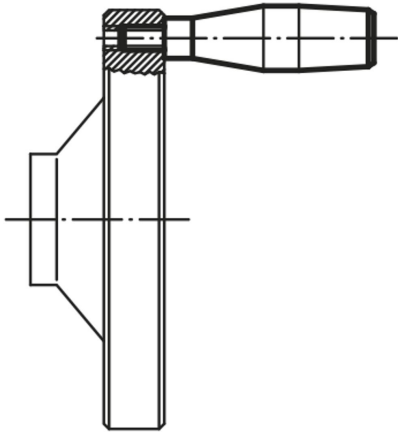

Item description/product images

Description

Material:

Aluminium.
Screw, steel.

Version:

Grip highly polished.

Drawings

Overview of items

Order No.	D1	D3	D4	L1	L2	SW
06311-16	16	M6	10	52	11	3
06311-20	20	M8	13	66	13	4
06311-25	25	M10	16	80	14	5
06311-29	32	M12	20	100	16	6