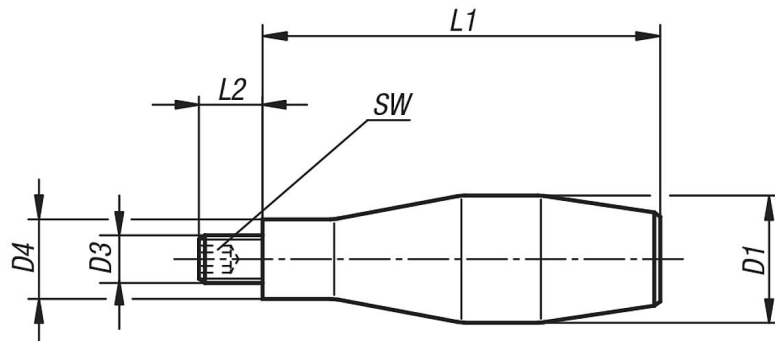

Item description/product images

Description

Material:

Aluminium.
Screw, steel.

Version:

Grip highly polished.

Drawings

Overview of items

Order No.	D1	D3	D4	L1	L2	SW
06311-16	16	M6	10	52	11	3
06311-20	20	M8	13	66	13	4
06311-25	25	M10	16	80	14	5
06311-29	32	M12	20	100	16	6