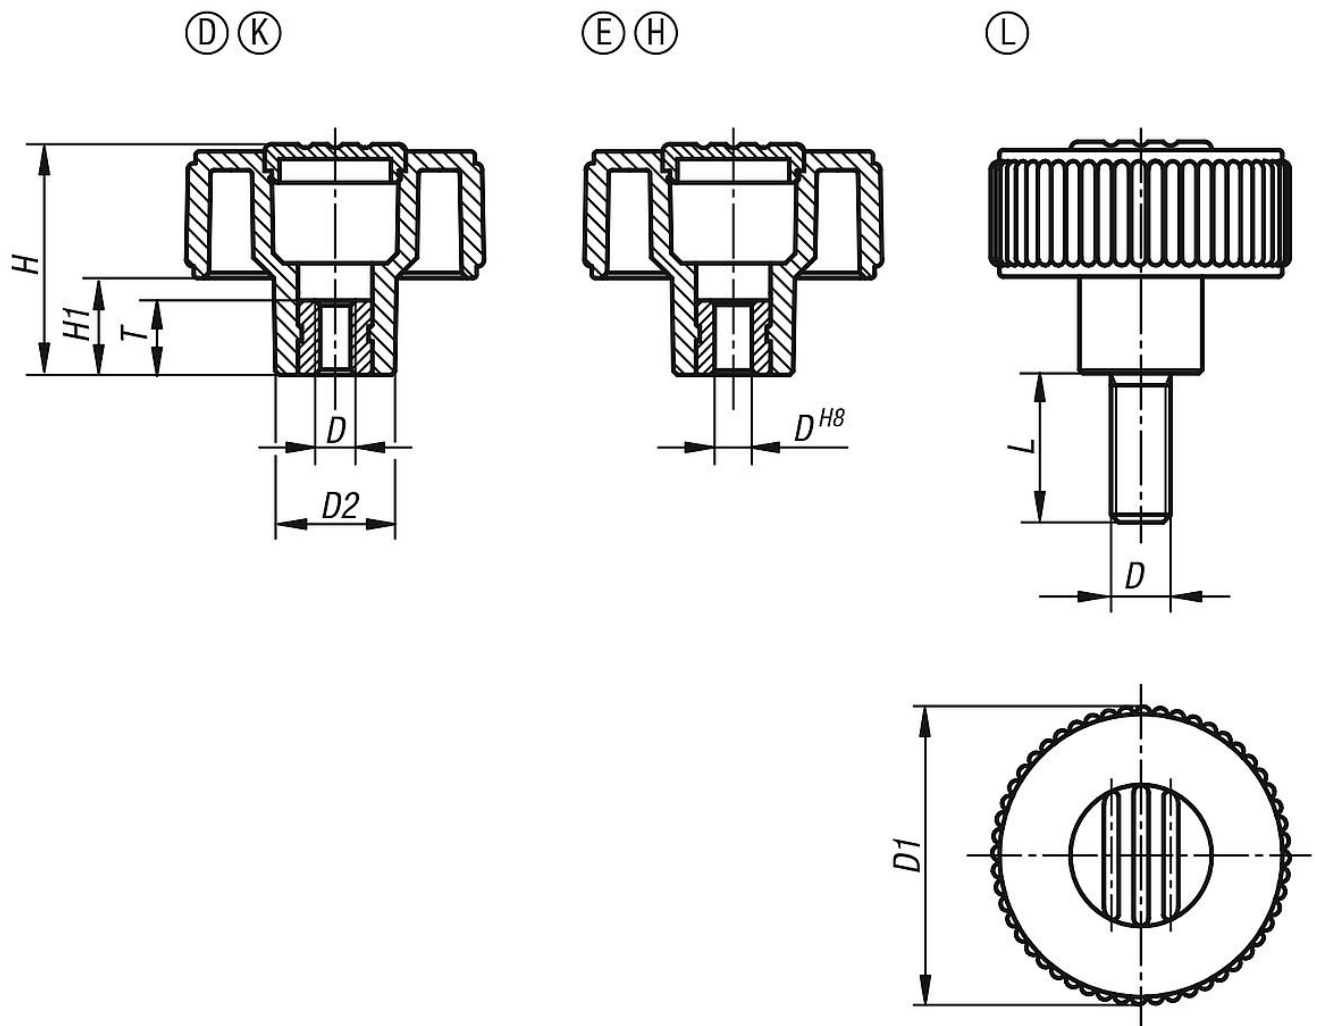

Item description/product images

black grey RAL 7021	pure orange RAL 2004	signal green RAL 6032	traffic blue RAL 5017
light grey RAL 7035	traffic red RAL 3020	colza yellow RAL 1021	

Description

Material:

Black thermoplastic.
Bush and screw grade 5.8 steel.

Version:

Steel trivalent blue-passivated.

Drawing reference:

Form D: tapped bush without cap
Form K: tapped bush with cap
Form E: reamed bush without cap
Form H: reamed bush with cap
Form L: external thread
Form M: external thread

Drawings