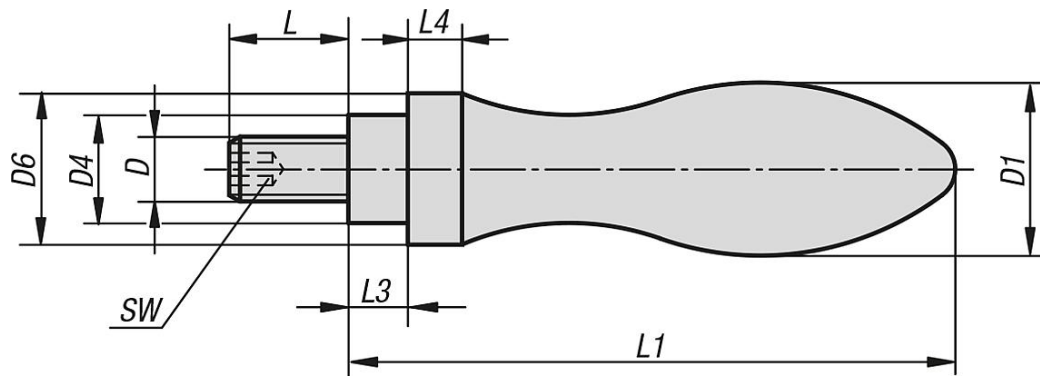

Item description/product images

Description

Material:

Grip aluminium.
Screw steel.

Version:

Grip polished.
Axle trivalent blue passivated.

Note:

Machine handle suitable for DIN 950 handwheels.

Drawings

Overview of items

Order No.	Thread type	D	D1	D4	D6	L	L1	L3	L4	SW
06309-0616055	external thread	M6	16	10	14	11	54,5	5,5	5	3
06309-0820067	external thread	M8	20	13	18	13	67	6	6	4
06309-1025083	external thread	M10	25	16	21	13	83	8	6,5	5
06309-1232105	external thread	M12	32	20	26	16	105,5	10,5	8	6
06309-1636117	external thread	M16	36	22	29	26	117	11	9	8