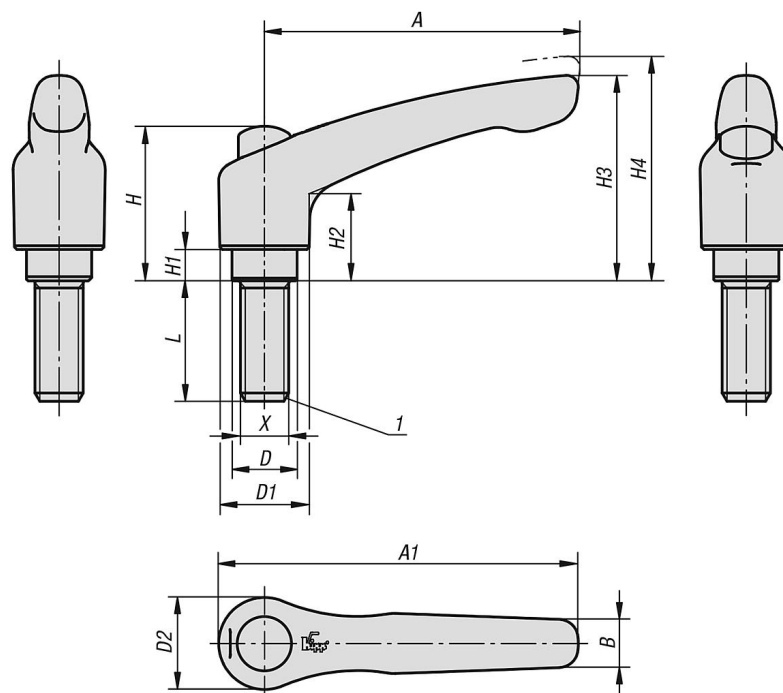

lift to
disengage

Description

Material:

Handle die-cast zinc DIN EN 12844.
Steel parts grade 5.8.
Protective cap stainless steel 1.4305.

Version:

Handle powder-coated.
Steel parts black oxidised.
Caps bright stainless steel.

Note:

Standard colours are:
orange RAL 2004.

Where L is ≥ 60 mm the thread length is 60 mm.

On request:

Other threads, screw lengths, colours and special versions.
Dimension "H1" available in other lengths at extra charge.

Drawing reference:

1) flat point DIN EN ISO 4753

Drawings