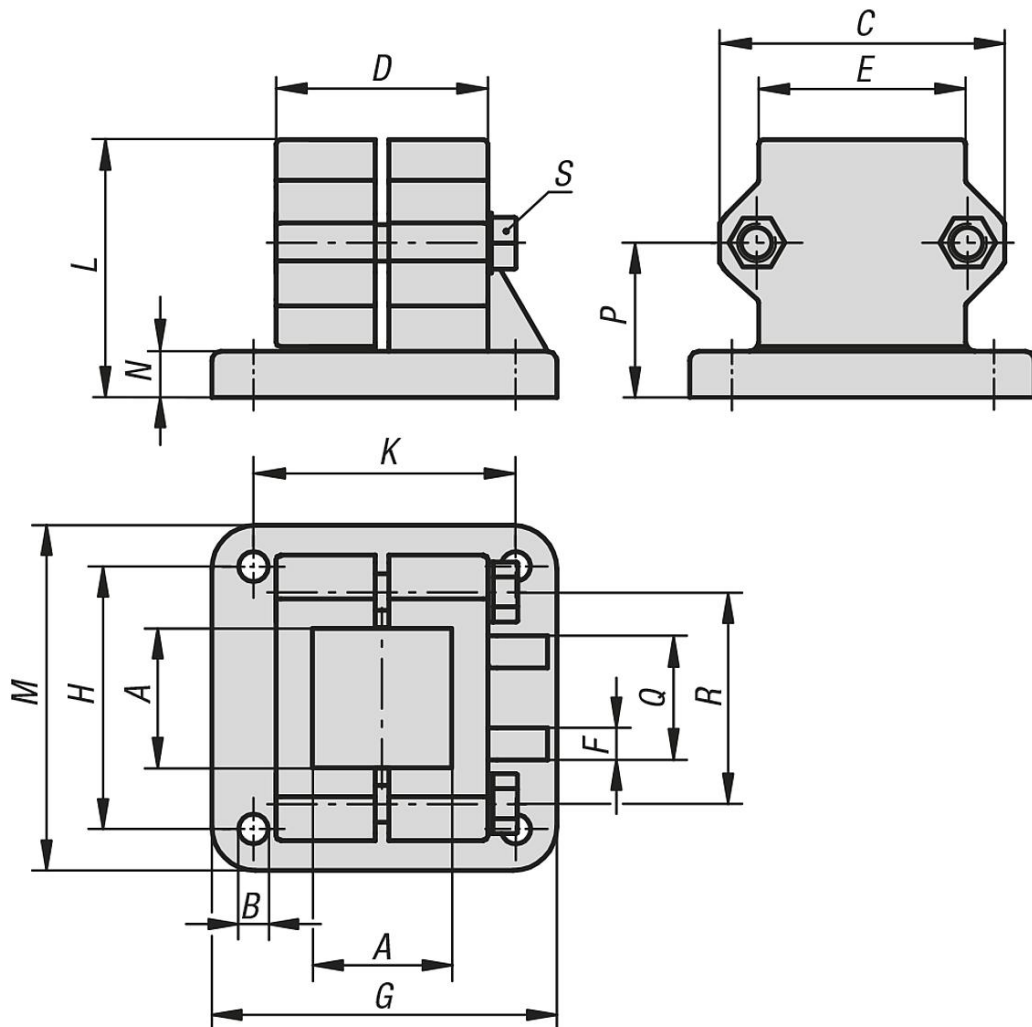

Item description/product images

Description

Material:

Cast aluminium.
Screws and nuts steel.

Version:

Vibratory ground.
Screws and nuts electro zinc-plated.

On request:

Lever for locking and other sizes for square tube.

Accessory:

- Round and square tubes 29050

Drawings

Overview of items

| Order No. | A | B | C | D | E | F | G | H | K | L | M | N | P | Q | R | S |
|------------|------|---|----|----|----|---|-----|----|----|----|-----|----|------|----|----|-------|
| 29012-5230 | 30,3 | 7 | 62 | 45 | 45 | 5 | 75 | 57 | 57 | 56 | 75 | 10 | 33,5 | 25 | 46 | M8x45 |
| 29012-5240 | 40,4 | 9 | 75 | 60 | 60 | 5 | 100 | 76 | 76 | 73 | 100 | 12 | 43 | 32 | 57 | M8x60 |