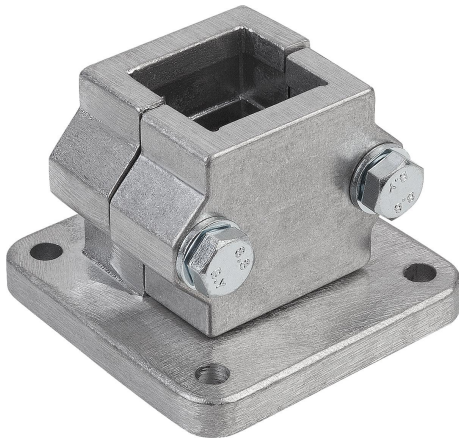

Item description/product images

Description

Material:

Cast aluminium.
Screws and nuts steel.

Version:

Vibratory ground.
Screws and nuts electro zinc-plated.

On request:

Lever for locking and other sizes for square tube.

Accessory:

- Round and square tubes 29050

Drawings

Overview of items

| Order No. | A | B | C | D | E | F | G | H | K | L | M | N | P | Q | R | S |
|------------|------|---|----|----|----|---|-----|----|----|----|-----|----|------|----|----|-------|
| 29012-5230 | 30,3 | 7 | 62 | 45 | 45 | 5 | 75 | 57 | 57 | 56 | 75 | 10 | 33,5 | 25 | 46 | M8x45 |
| 29012-5240 | 40,4 | 9 | 75 | 60 | 60 | 5 | 100 | 76 | 76 | 73 | 100 | 12 | 43 | 32 | 57 | M8x60 |