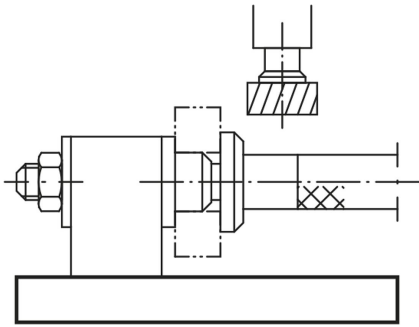

Item description/product images

**Description**

**Material:**

GJL 250 annealed or EN AW-7075

**Note:**

The length L is cut by saw and is always supplied overlong.

Drawings

Overview of items

Order No.	Main material	L = length	B	S
01140-01X300	grey cast iron	300	40	10
01140-02X300	grey cast iron	300	50	12
01140-03X300	grey cast iron	300	63	16
01140-04X200	grey cast iron	200	80	20
01140-04X300	grey cast iron	300	80	20
01140-04X400	grey cast iron	400	80	20