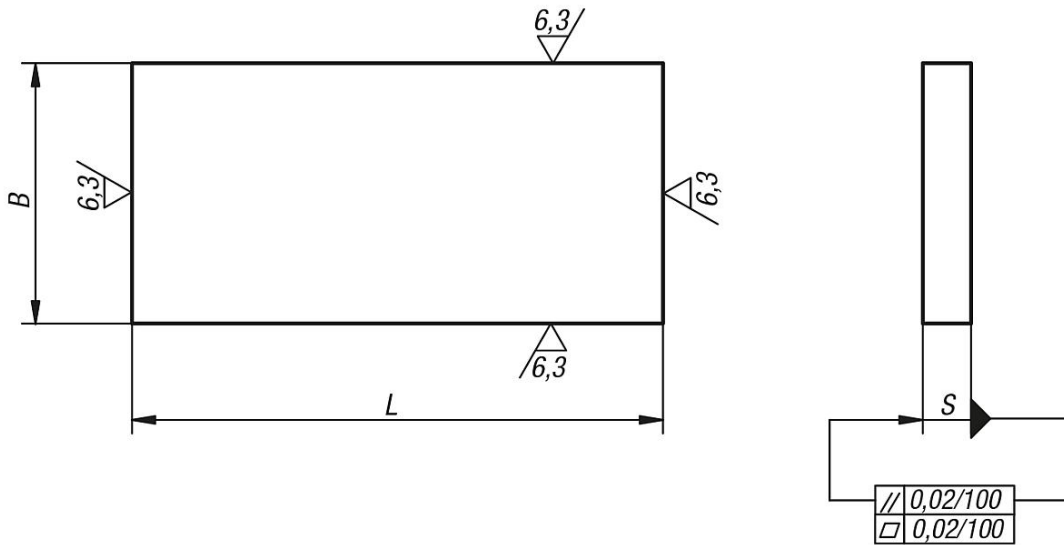

Item description/product images

**Description**

**Material:**

GJL 250 annealed or EN AW-7075

**Note:**

The length L is cut by saw and is always supplied overlong.

Drawings

Overview of items

Order No.	Main material	L = length	B	S
01140-01X300	grey cast iron	300	40	10
01140-02X300	grey cast iron	300	50	12
01140-03X300	grey cast iron	300	63	16
01140-04X200	grey cast iron	200	80	20
01140-04X300	grey cast iron	300	80	20
01140-04X400	grey cast iron	400	80	20