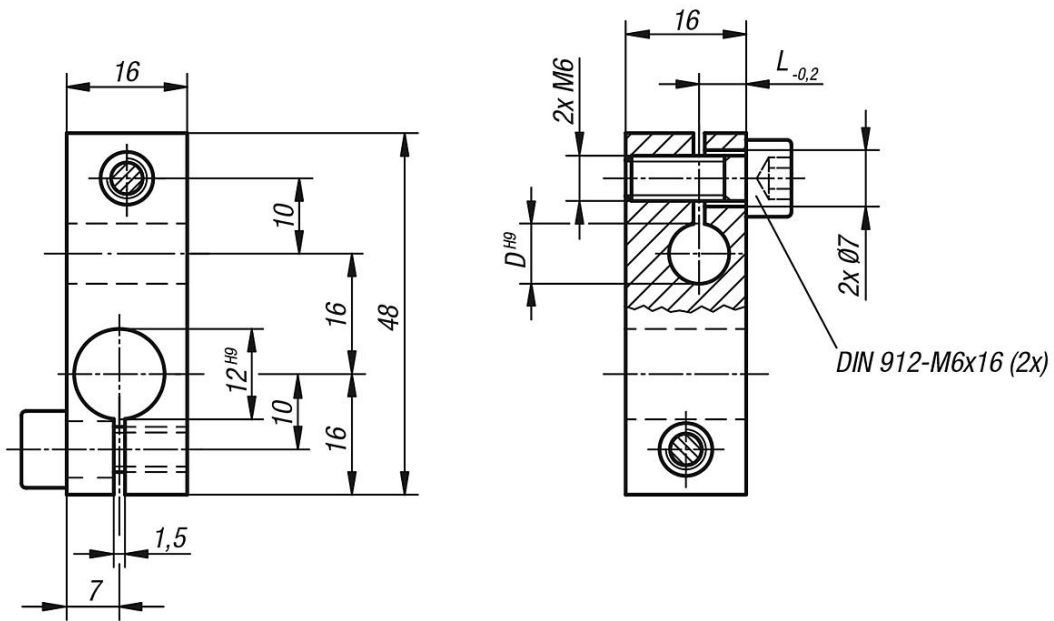

Item description/product images

Description

**Material:**  
Carbon steel.

**Version:**  
Black oxidised.

Drawings

Overview of items

Order No.	D	L
31154-1208	8	5
31154-1210	10	6
31154-1212	12	7