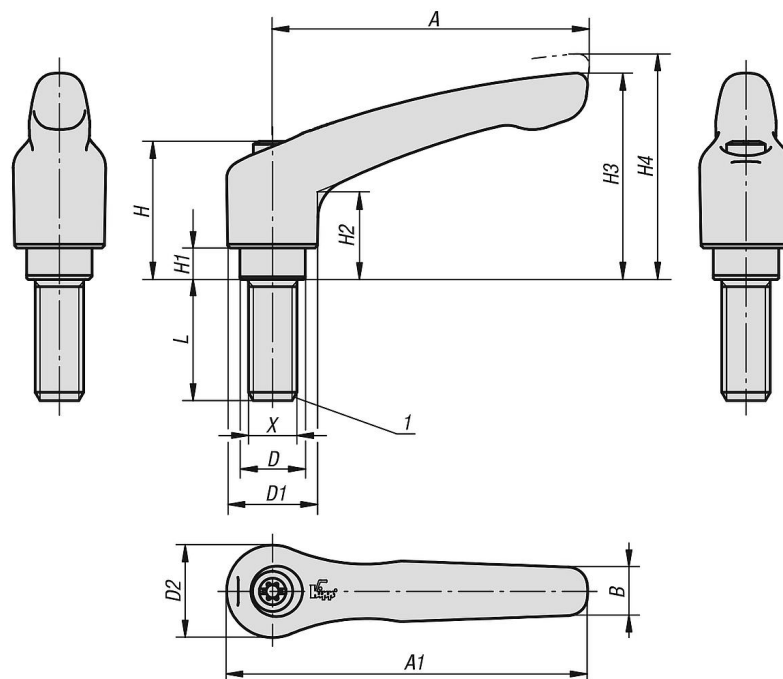

### Note:

Standard colours are:  
orange RAL 2004, silver metallic.

Where  $L \geq 60$  mm the thread length is 60 mm.

### On request:

Other threads, colours and special versions.  
Dimension "H1" available in other lengths at extra charge.

### Drawing reference:

1) flat point DIN EN ISO 4753

Item description/product images

Drawings

Overview of items

Order No.	Main colour	Surface finish body	Size	X	D	D1	D2	H	H1	H2	H3	H4	A	A1	B	No. of teeth	L
06460-05-0042X10	orange RAL 2004	plastic-coated	0	M4	10	13	14	24,5	4	14,5	30	33	30	37	7	16	10
06460-05-0042X15	orange RAL 2004	plastic-coated	0	M4	10	13	14	24,5	4	14,5	30	33	30	37	7	16	15
06460-05-0042X20	orange RAL 2004	plastic-coated	0	M4	10	13	14	24,5	4	14,5	30	33	30	37	7	16	20
06460-05-0042X25	orange RAL 2004	plastic-coated	0	M4	10	13	14	24,5	4	14,5	30	33	30	37	7	16	25
06460-05-0042X30	orange RAL 2004	plastic-coated	0	M4	10	13	14	24,5	4	14,5	30	33	30	37	7	16	30
06460-05-0042X35	orange RAL 2004	plastic-coated	0	M4	10	13	14	24,5	4	14,5	30	33	30	37	7	16	35
06460-05-0042X40	orange RAL 2004	plastic-coated	0	M4	10	13	14	24,5	4	14,5	30	33	30	37	7	16	40
06460-05-0042X45	orange RAL 2004	plastic-coated	0	M4	10	13	14	24,5	4	14,5	30	33	30	37	7	16	45
06460-05-0042X50	orange RAL 2004	plastic-coated	0	M4	10	13	14	24,5	4	14,5	30	33	30	37	7	16	50
06460-05-0043X10	silver metallic	plastic-coated	0	M4	10	13	14	24,5	4	14,5	30	33	30	37	7	16	10
06460-05-0043X15	silver metallic	plastic-coated	0	M4	10	13	14	24,5	4	14,5	30	33	30	37	7	16	15

# 06460-05 Clamping levers, die-cast zinc with external thread, threaded insert blue passivated steel