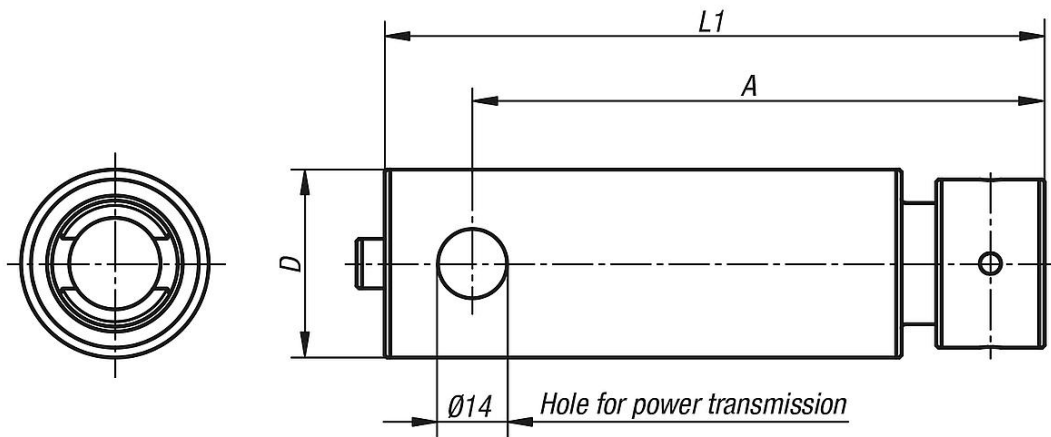

Overview of items

Adapter shafts

Order No.	A	D	L1	Clamp range
41360-060	56	38	74	20-80
41360-120	116	38	134	80-140