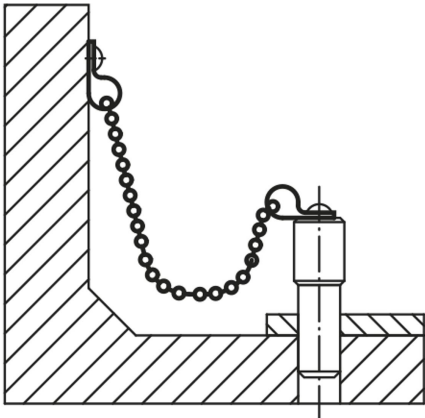

Item description/product images

Description

Material:

- A: Chain brass or stainless steel.
- B: Chain brass or stainless steel, key ring stainless steel.
- C: Chain brass, ring 1.4310 stainless steel.

Note:

If no length is specified 1000 mm will be supplied.

Drawing reference:

1) same parts

- Form A: ball chain, single
- Form B: ball chain with key ring
- Form C: ball chain with ring clip

Drawings

Overview of items

Form A, ball chain single

Order No.	Form	Version 1	Main material	L
96390-00X	A	single	brass	160/320/500/1000
96390-01X	A	single	stainless steel	160/320/500/1000

Overview of items

Form B, ball chain with keyring

Form C, ball chain with ring clip

Order No.	Form	Version 1	Main material	L	D	D1
96390-09X	C	with ring clip	brass	160/320/500/1000	9	1
96390-12X	C	with ring clip	brass	160/320/500/1000	12	1,2
96390-14X	C	with ring clip	brass	160/320/500/1000	14	1,6
96390-16X	C	with ring clip	brass	160/320/500/1000	16	1,6
96390-20X	C	with ring clip	brass	160/320/500/1000	20	2
96390-24X	C	with ring clip	brass	160/320/500/1000	24	2
96390-30X	C	with ring clip	brass	160/320/500/1000	30	2,6
96390-36X	C	with ring clip	brass	160/320/500/1000	36	2,6