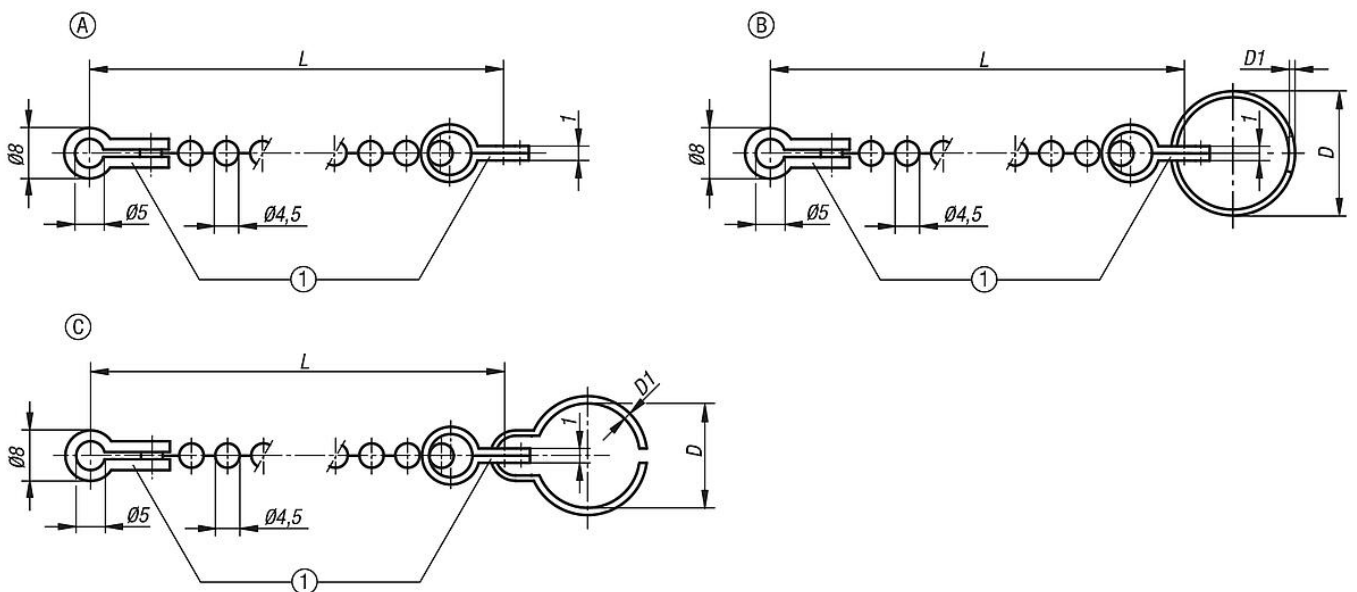

If no length is specified 1000 mm will be supplied.

Drawing reference:

1) same parts

- Form A: ball chain, single
- Form B: ball chain with key ring
- Form C: ball chain with ring clip

Drawings

Overview of items

Form A, ball chain single

Order No.	Form	Version 1	Main material	L
96390-00X	A	single	brass	160/320/500/1000
96390-01X	A	single	stainless steel	160/320/500/1000

Overview of items

Form B, ball chain with keyring

Order No.	Form	Version 1	Main material	L	D	D1
96390-015X	B	with key ring	brass	160/320/500/1000	15	1
96390-019X	B	with key ring	brass	160/320/500/1000	19	1
96390-023X	B	with key ring	brass	160/320/500/1000	23	1,2
96390-028X	B	with key ring	brass	160/320/500/1000	28	1,7
96390-115X	B	with key ring	stainless steel	160/320/500/1000	15	1
96390-119X	B	with key ring	stainless steel	160/320/500/1000	19	1
96390-123X	B	with key ring	stainless steel	160/320/500/1000	23	1,2
96390-128X	B	with key ring	stainless steel	160/320/500/1000	28	1,7

Form C, ball chain with ring clip

Order No.	Form	Version 1	Main material	L	D	D1
96390-09X	C	with ring clip	brass	160/320/500/1000	9	1
96390-12X	C	with ring clip	brass	160/320/500/1000	12	1,2
96390-14X	C	with ring clip	brass	160/320/500/1000	14	1,6
96390-16X	C	with ring clip	brass	160/320/500/1000	16	1,6
96390-20X	C	with ring clip	brass	160/320/500/1000	20	2
96390-24X	C	with ring clip	brass	160/320/500/1000	24	2
96390-30X	C	with ring clip	brass	160/320/500/1000	30	2,6
96390-36X	C	with ring clip	brass	160/320/500/1000	36	2,6