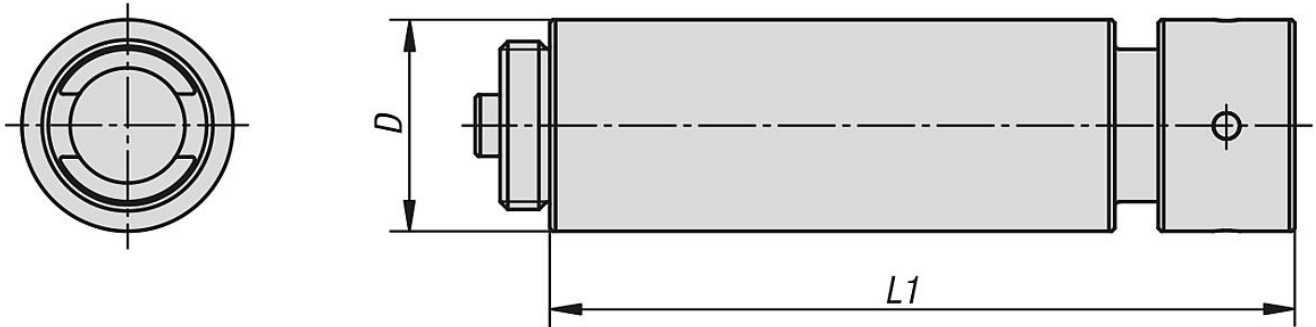

Item description/product images

Description

Material:
Carbon steel.

Version:
Black oxidised.

Drawings

Overview of items

Order No.	D	L1	Clamp range
41355-060	34	60	extension by 60 mm
41355-120	34	120	extension by 120 mm
41355-240	34	240	extension by 240 mm
41355-480	34	480	extension by 480 mm