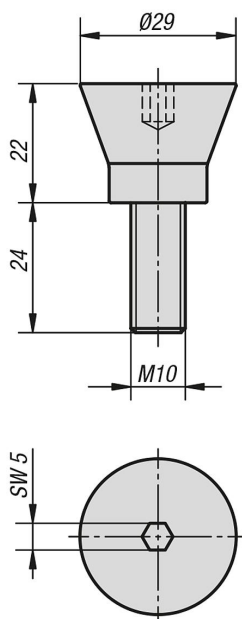

Item description/product images

Description

Material:
Carbon steel.

Version:
Bright.

Accessory:
Collet for internal clamping 03179-216030

Drawings

Overview of items

| Order No. | Suitable for |
|------------|----------------|
| 03179-1024 | mandrel collet |