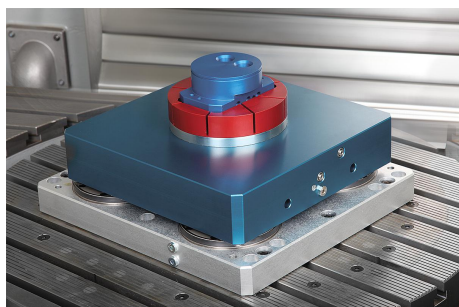

Item description/product images

Description

Material:
Carbon steel.

Version:
Bright.

Accessory:
Collet for internal clamping 03179-216030

Drawings

Overview of items

| Order No. | Suitable for |
|------------|----------------|
| 03179-1024 | mandrel collet |