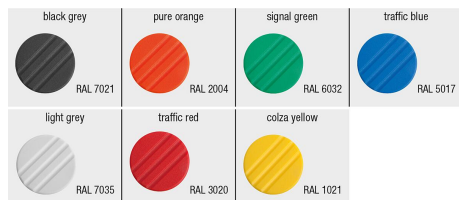

Item description/product images

Description

Material:

Black thermoplastic.

Bush grade 5.8 steel or 1.4305 stainless steel.

Version:

Steel trivalent blue passivated, stainless steel bright.

Drawings