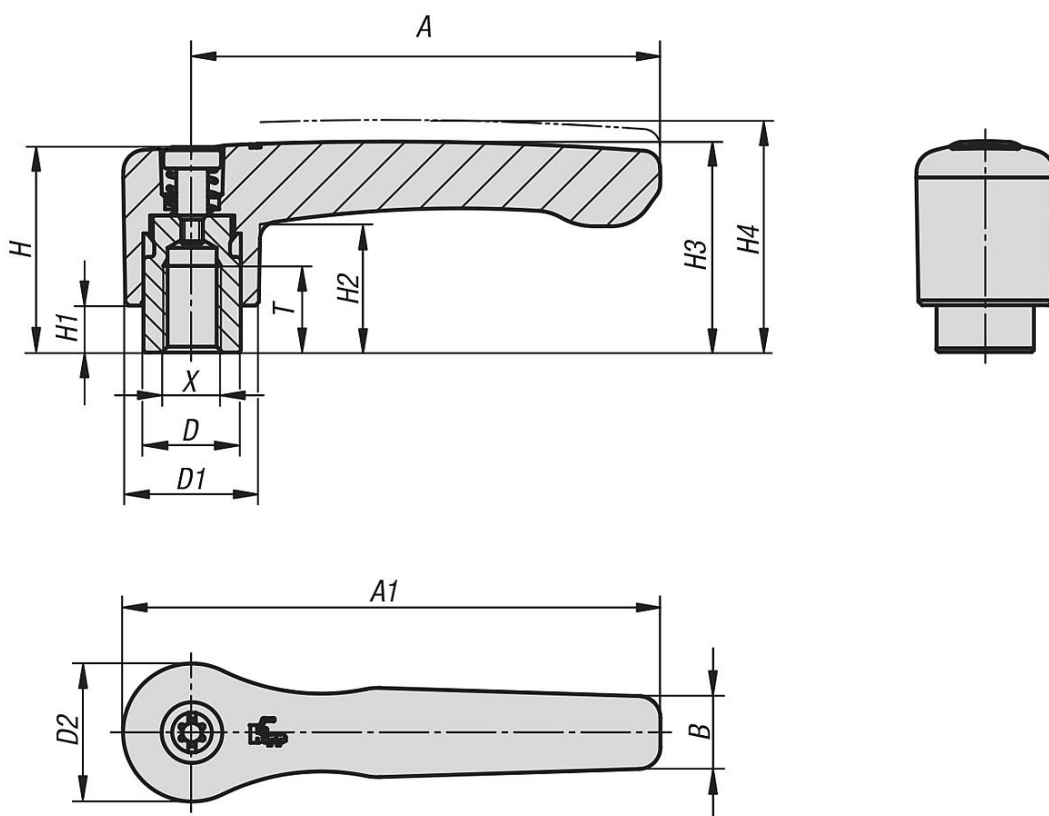

Drawings

Overview of items

Order No.	Main colour	Surface finish body	Size	X	T	D	D1	D2	H	H1	H2	H3	H4	A	A1	B	No. of teeth
06448-2A21	jet black RAL 9005	satin finish	2	1/4-20	12	13,5	18,5	19,1	28,5	6,5	17,8	29,2	32,2	65	74,5	10,1	20
06448-2A31	jet black RAL 9005	satin finish	2	5/16-18	12	13,5	18,5	19,1	28,5	6,5	17,8	29,2	32,2	65	74,5	10,1	20
06448-3A31	jet black RAL 9005	satin finish	3	5/16-18	14	16	21,2	22	37	10	23,8	38	42	80	91	11,7	22
06448-3A41	jet black RAL 9005	satin finish	3	3/8-16	14	16	21,2	22	37	10	23,8	38	42	80	91	11,7	22
06448-2A2181	jet black RAL 9005	textured matt	2	1/4-20	12	13,5	18,5	19,1	28,5	6,5	17,8	29,2	32,2	65	74,5	10,1	20
06448-2A3181	jet black RAL 9005	textured matt	2	5/16-18	12	13,5	18,5	19,1	28,5	6,5	17,8	29,2	32,2	65	74,5	10,1	20
06448-3A3181	jet black RAL 9005	textured matt	3	5/16-18	14	16	21,2	22	37	10	23,8	38	42	80	91	11,7	22
06448-3A4181	jet black RAL 9005	textured matt	3	3/8-16	14	16	21,2	22	37	10	23,8	38	42	80	91	11,7	22
06448-2A2182	orange RAL 2004	textured matt	2	1/4-20	12	13,5	18,5	19,1	28,5	6,5	17,8	29,2	32,2	65	74,5	10,1	20
06448-2A3182	orange RAL 2004	textured matt	2	5/16-18	12	13,5	18,5	19,1	28,5	6,5	17,8	29,2	32,2	65	74,5	10,1	20
06448-3A3182	orange RAL 2004	textured matt	3	5/16-18	14	16	21,2	22	37	10	23,8	38	42	80	91	11,7	22
06448-3A4182	orange RAL 2004	textured matt	3	3/8-16	14	16	21,2	22	37	10	23,8	38	42	80	91	11,7	22
06448-2A2184	traffic red RAL 3020	textured matt	2	1/4-20	12	13,5	18,5	19,1	28,5	6,5	17,8	29,2	32,2	65	74,5	10,1	20
06448-2A3184	traffic red RAL 3020	textured matt	2	5/16-18	12	13,5	18,5	19,1	28,5	6,5	17,8	29,2	32,2	65	74,5	10,1	20
06448-3A3184	traffic red RAL 3020	textured matt	3	5/16-18	14	16	21,2	22	37	10	23,8	38	42	80	91	11,7	22
06448-3A4184	traffic red RAL 3020	textured matt	3	3/8-16	14	16	21,2	22	37	10	23,8	38	42	80	91	11,7	22