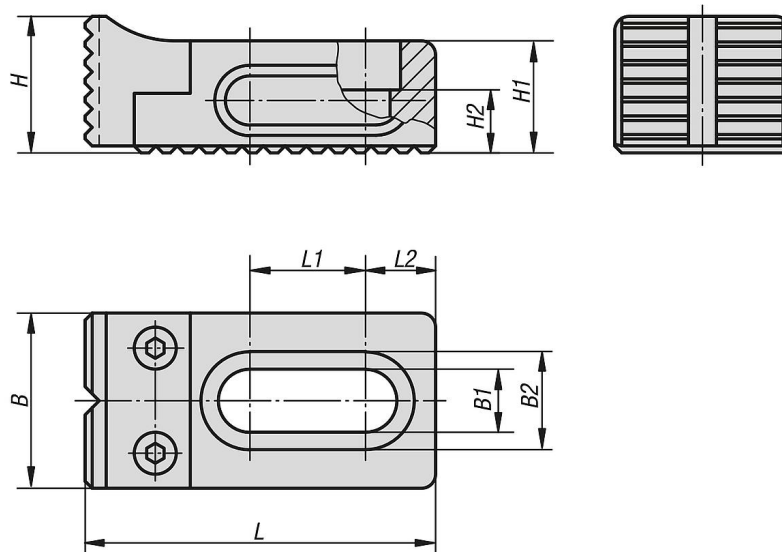

## Item description/product images

## Description

**Material:**  
Carbon steel.

**Version:**  
Body black oxidised.  
Jaw plate tempered and black oxidised.  
The contact face of the jaw plate is serrated.

**Note:**  
The adjustable stop is used together with the rack plate CL.

## Overview of items

| Order No.         | B  | B1  | B2 | H    | H1 | H2 | L  | L1   | L2   |
|-------------------|----|-----|----|------|----|----|----|------|------|
| 04470-05-97008016 | 25 | 8,5 | 14 | 19,5 | 16 | 7  | 50 | 16,5 | 10   |
| 04470-05-97012022 | 35 | 13  | 20 | 29   | 22 | 10 | 75 | 20   | 13,5 |
| 04470-05-97016030 | 40 | 17  | 26 | 39   | 30 | 13 | 95 | 30   | 17,5 |