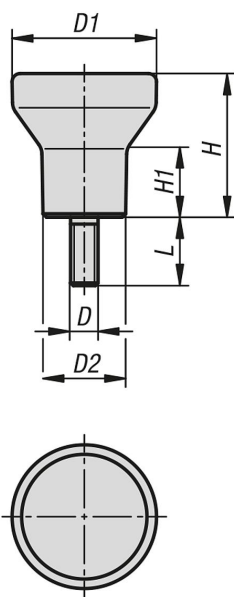

## Description

**Material:**

Thermoset PF 31.  
Steel or stainless steel.

**Version:**

Thermoset black, high-gloss polished.  
Trivalent blue passivated steel or bright stainless steel.

**On request:**

Other screw lengths.

## Drawings

## Overview of items

Order No.	Component material	D	D1	D2	H	H1	L
06240-11-104X10	steel	M4	21	12	21	10	10
06240-11-105X10	steel	M5	21	12	21	10	10
06240-11-206X10	steel	M6	25	14	25	12	10
06240-11-308X15	steel	M8	33	18	33	16	15
06240-11-1104X10	stainless steel	M4	21	12	21	10	10
06240-11-1105X10	stainless steel	M5	21	12	21	10	10
06240-11-1206X10	stainless steel	M6	25	14	25	12	10
06240-11-1308X15	stainless steel	M8	33	18	33	16	15