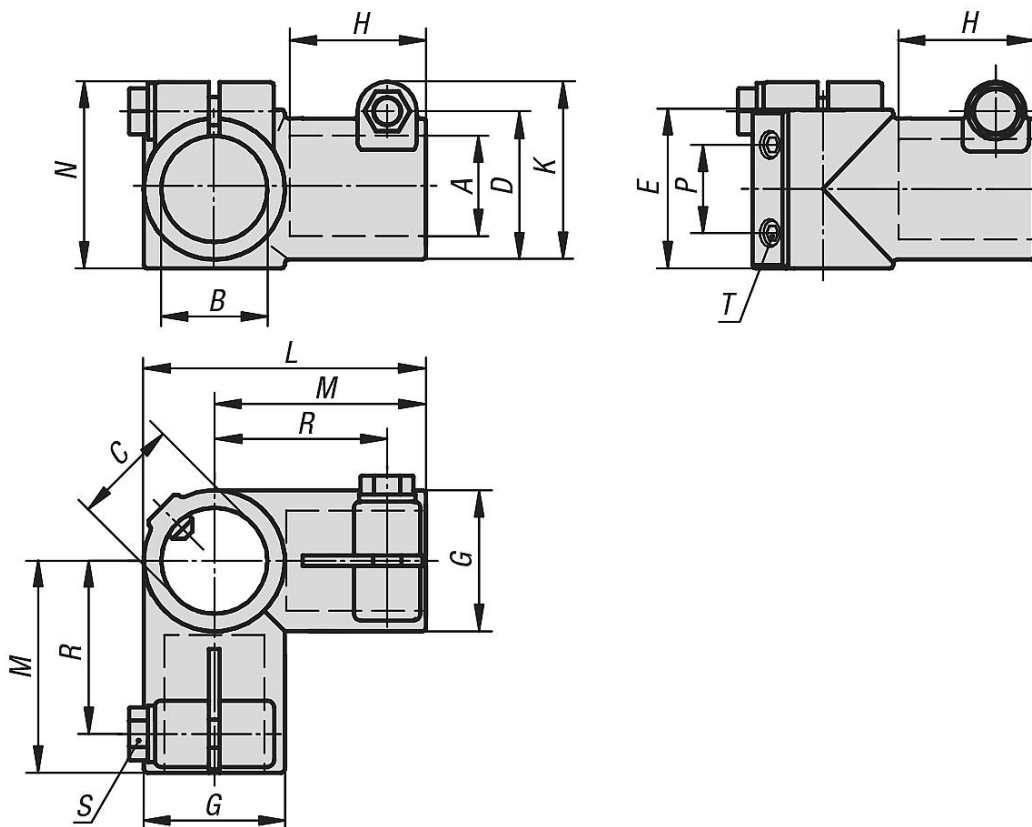

Item description/product images

Description

Material:

Cast aluminium.
Screws and nuts steel.

Version:

Vibratory ground.
Screws and nuts electro zinc-plated.

On request:

Clamping levers for tightening and other diameters.

Accessory:

- Round and square tubes 29050

Drawings

Overview of items

Order No.	A	B	C	D	E	G	H	K	L	M	N	P	R	S	T
29008-530	30,1	30,1	30,1	40	45	40	38	51	80	60	53	25	49	M8x25	M8x15
29008-540	40,15	40,15	40,15	56	60	56	58	71	116	88	73	35	70	M10x30	M8x10
29008-550	50,22	50,22	50,22	66	70	66	70	78	136	108	80	40	90	M10x35	M10x15