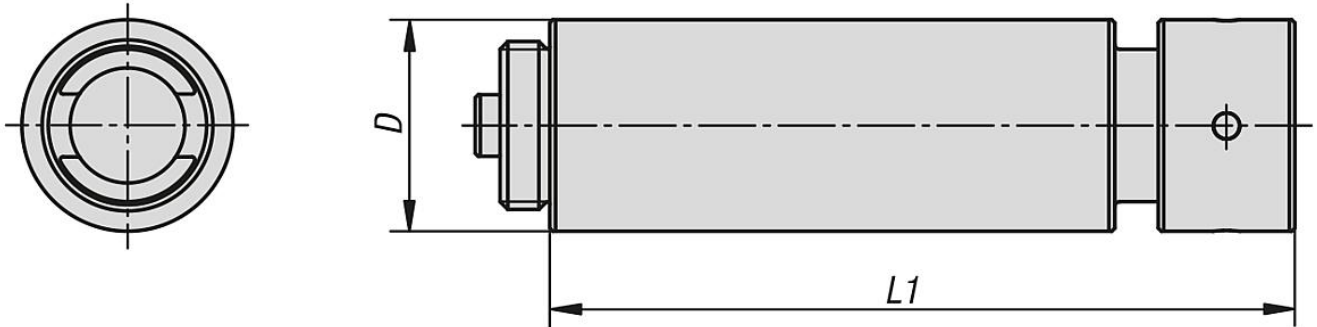

Item description/product images

Description

Material:
Carbon steel.

Version:
Black oxidised.

Drawings

Overview of items

Order No.	D	L1	Clamp range
41355-060	34	60	extension by 60 mm
41355-120	34	120	extension by 120 mm
41355-240	34	240	extension by 240 mm
41355-480	34	480	extension by 480 mm