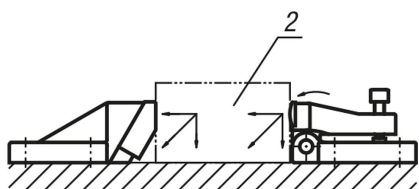

Item description/product images

Description

Material:

Body ductile iron (SG iron).
Jaw hardened carbon steel.

Version:

Painted black.
Jaw bright.

Drawing reference:

- 1) spherical washer set for M12 and M16
- 2) workpiece