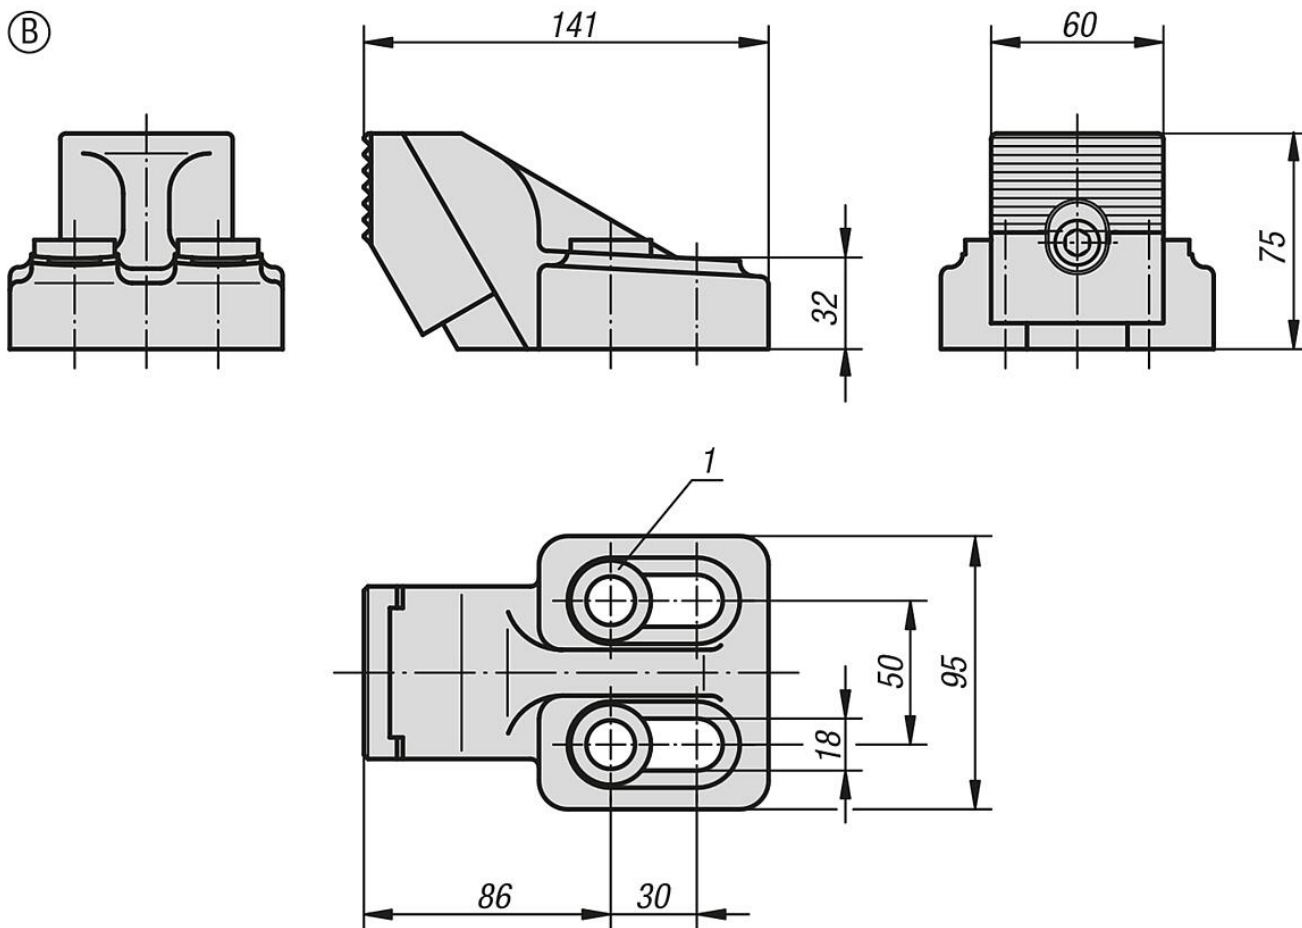

Item description/product images

Description

Material:

Body ductile iron (SG iron).
Jaw hardened carbon steel.

Version:

Painted black.
Jaw bright.

Drawing reference:

- 1) spherical washer set for M12 and M16
- 2) workpiece

Drawings

Overview of items

Order No.	Form
04540-02	B