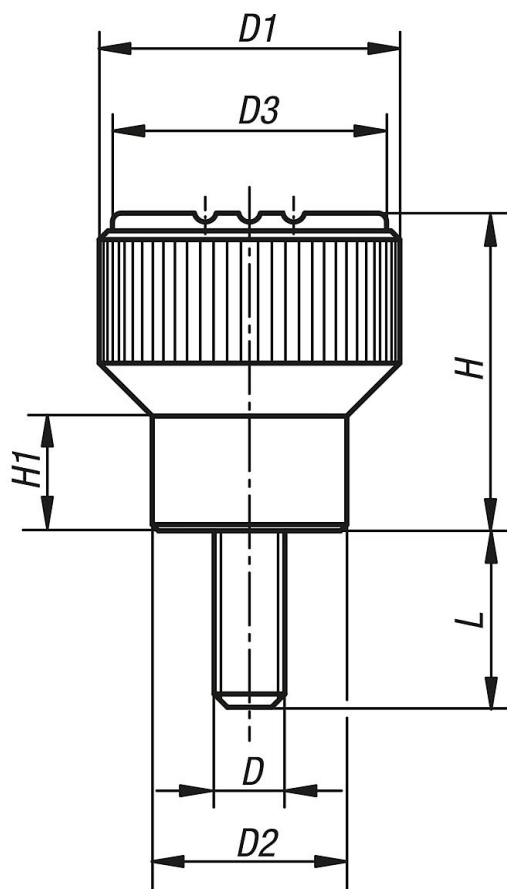

## Description

**Material:**

Black grey thermoplastic.

Threaded pin steel 5.8 or stainless steel 1.4305.

**Version:**

Steel trivalent blue passivated, stainless steel bright.

## Drawings