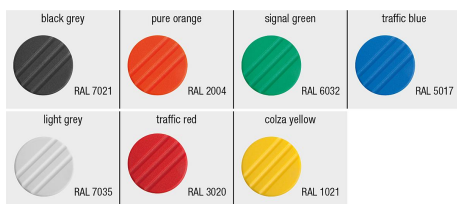

## Description

**Material:**

Black grey thermoplastic.

Threaded pin steel 5.8 or stainless steel 1.4305.

**Version:**

Steel trivalent blue passivated, stainless steel bright.