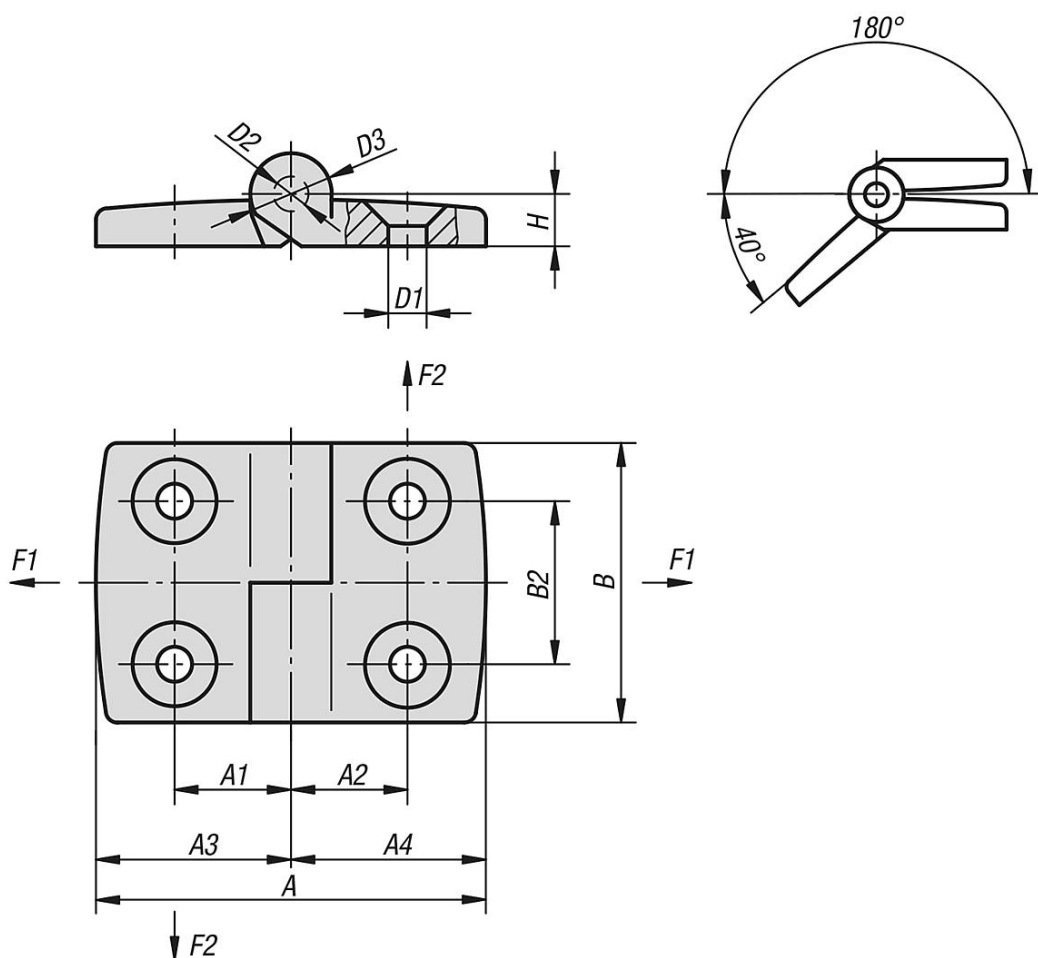

Drawings

Overview of items

Order No.	A	A1	A2	A3	A4	B	B2	D1	D2	D3	H	F1 N	F2 N
27850-2251515	52	15	15	26	26	48	28	6,6	6	14	9	625	425
27850-2251518	55,5	15	17,5	26	29,5	48	28	6,6	6	14	9	700	500
27850-2251520	61,5	15	20	26	35,5	48	28	6,6	6	14	9	700	400
27850-2251523	64,5	15	22,5	26	38,5	48	28	6,6	6	14	9	800	350
27850-2251525	69,5	15	25	26	43,5	48	28	6,6	6	14	9	800	325
27850-2251528	74,5	15	27,5	26	48,5	48	28	6,6	6	14	9	800	320
27850-2251533	83,5	15	32,5	26	57,5	48	28	6,6	6	14	9	800	240
27850-2301815	55,5	17,5	15	29,5	26	48	28	6,6	6	14	9	750	450
27850-2301818	59	17,5	17,5	29,5	29,5	48	28	6,6	6	14	9	750	500
27850-2301820	65	17,5	20	29,5	35,5	48	28	6,6	6	14	9	700	400
27850-2301823	68	17,5	22,5	29,5	38,5	48	28	6,6	6	14	9	800	350
27850-2301825	73	17,5	25	29,5	43,5	48	28	6,6	6	14	9	800	350
27850-2301828	78	17,5	27,5	29,5	48,5	48	28	6,6	6	14	9	800	350
27850-2301833	87	17,5	32,5	29,5	57,5	48	28	6,6	6	14	9	800	240
27850-2352015	61,5	20	15	35,5	26	48	28	6,6	6	14	9	700	400
27850-2352018	65	20	17,5	35,5	29,5	48	28	6,6	6	14	9	750	500
27850-2352020	71	20	20	35,5	35,5	48	28	6,6	6	14	9	750	400
27850-2352023	74	20	22,5	35,5	38,5	48	28	6,6	6	14	9	800	350
27850-2352025	79	20	25	35,5	43,5	48	28	6,6	6	14	9	800	350
27850-2352028	84	20	27,5	35,5	48,5	48	28	6,6	6	14	9	800	350
27850-2352033	93	20	32,5	35,5	57,5	48	28	6,6	6	14	9	800	240
27850-2402315	64,5	22,5	15	38,5	26	48	28	6,6	6	14	9	650	425
27850-2402318	68	22,5	17,5	38,5	29,5	48	28	6,6	6	14	9	750	500
27850-2402320	74	22,5	20	38,5	35,5	48	28	6,6	6	14	9	750	400
27850-2402323	77	22,5	22,5	38,5	38,5	48	28	6,6	6	14	9	800	350