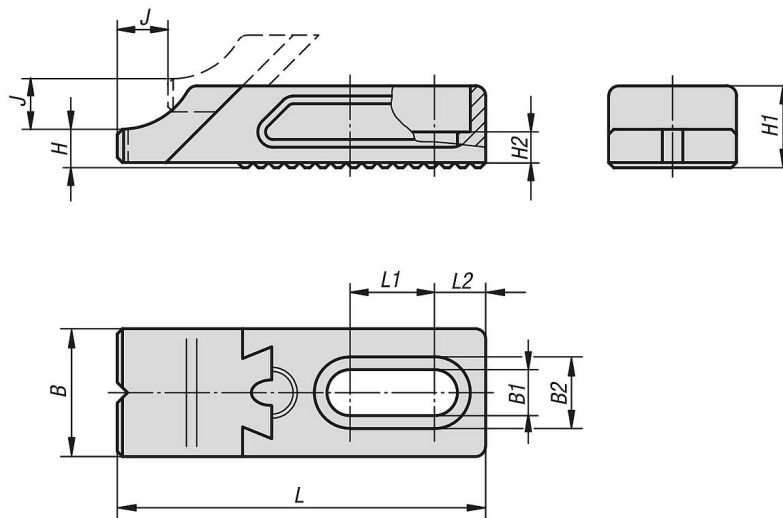

## Description

**Material:**

Carbon steel.

**Version:**

Body black oxidised.

Jaw plate tempered and black oxidised.

The clamping face of the jaw plate is ground.

**Note:**

These toe clamps are used together with the rack plate CL.

## Drawings