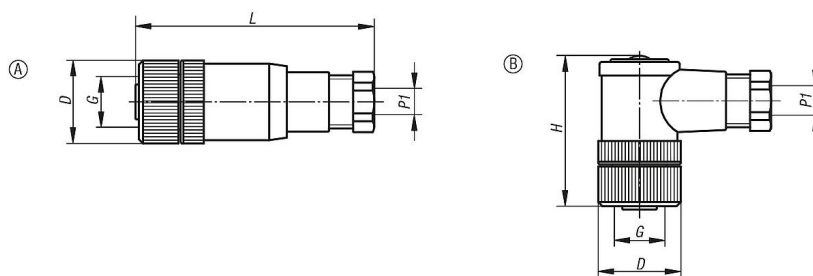

## Drawing reference:

P1 = cable outlet

1 = brown (BN)

2 = white (WH)

3 = blue (BU)

4 = black (BK)

## Drawings

## Overview of items

Order No.	Form	D	G	H	L	P1	Connection type	Connection cross-section max. (mm <sup>2</sup> )
80100-010	A	12	M8x1	-	45	3,5 - 5	screw connection	0,5
80100-020	A	20	M12x1	-	54	4 - 6	screw connection	0,75
80100-030	B	12	M8x1	28	-	3,5 - 5	soldered connection	0,25
80100-040	B	20	M12x1	38	-	4 - 6	screw connection	0,75