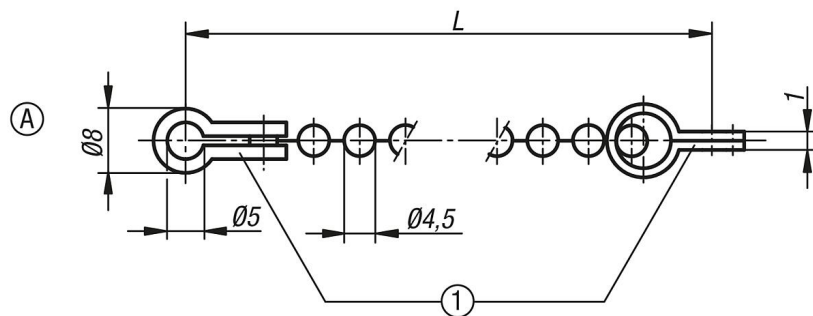

Item description/product images

Description

Material:

Chain brass or stainless steel.

Note:

If no length is specified 1000 mm will be supplied.

Drawing reference:

1) identical parts

Drawings

Overview of items

Order No.	Form	Version 1	Main material	L
96390-00X	A	single	brass	160/320/500/1000
96390-01X	A	single	stainless steel	160/320/500/1000