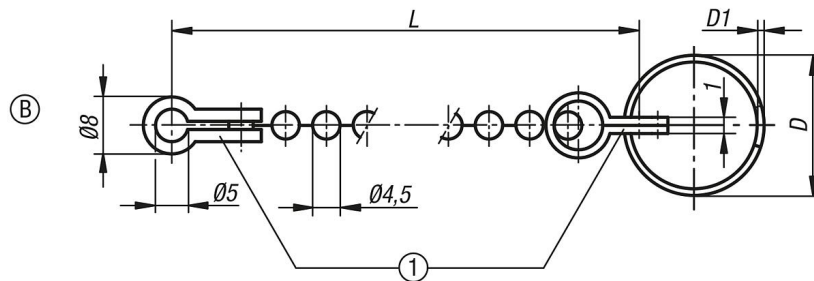

Item description/product images

Description

Material:

Chain brass or stainless steel.
key ring stainless steel.

Note:

If no length is specified 1000 mm will be supplied.

Drawing reference:

1) identical parts

Drawings

Overview of items

Order No.	Form	Version 1	Main material	L	D	D1
96390-015X	B	with key ring	brass	160/320/500/1000	15	1
96390-019X	B	with key ring	brass	160/320/500/1000	19	1
96390-023X	B	with key ring	brass	160/320/500/1000	23	1,2
96390-028X	B	with key ring	brass	160/320/500/1000	28	1,7
96390-115X	B	with key ring	stainless steel	160/320/500/1000	15	1
96390-119X	B	with key ring	stainless steel	160/320/500/1000	19	1
96390-123X	B	with key ring	stainless steel	160/320/500/1000	23	1,2
96390-128X	B	with key ring	stainless steel	160/320/500/1000	28	1,7