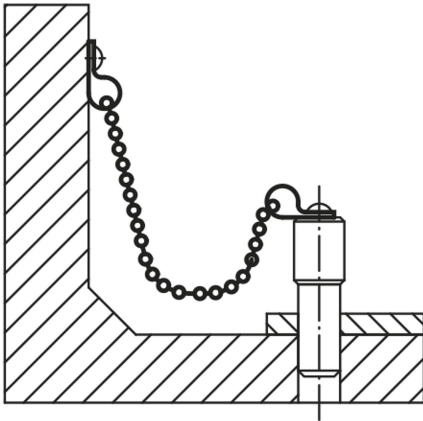

Item description/product images

Description

Material:

Chain brass or stainless steel.
key ring stainless steel.

Note:

If no length is specified 1000 mm will be supplied.

Drawing reference:

1) identical parts

Drawings

Overview of items

Order No.	Form	Version 1	Main material	L	D	D1
96390-015X	B	with key ring	brass	160/320/500/1000	15	1
96390-019X	B	with key ring	brass	160/320/500/1000	19	1
96390-023X	B	with key ring	brass	160/320/500/1000	23	1,2
96390-028X	B	with key ring	brass	160/320/500/1000	28	1,7
96390-115X	B	with key ring	stainless steel	160/320/500/1000	15	1
96390-119X	B	with key ring	stainless steel	160/320/500/1000	19	1
96390-123X	B	with key ring	stainless steel	160/320/500/1000	23	1,2
96390-128X	B	with key ring	stainless steel	160/320/500/1000	28	1,7