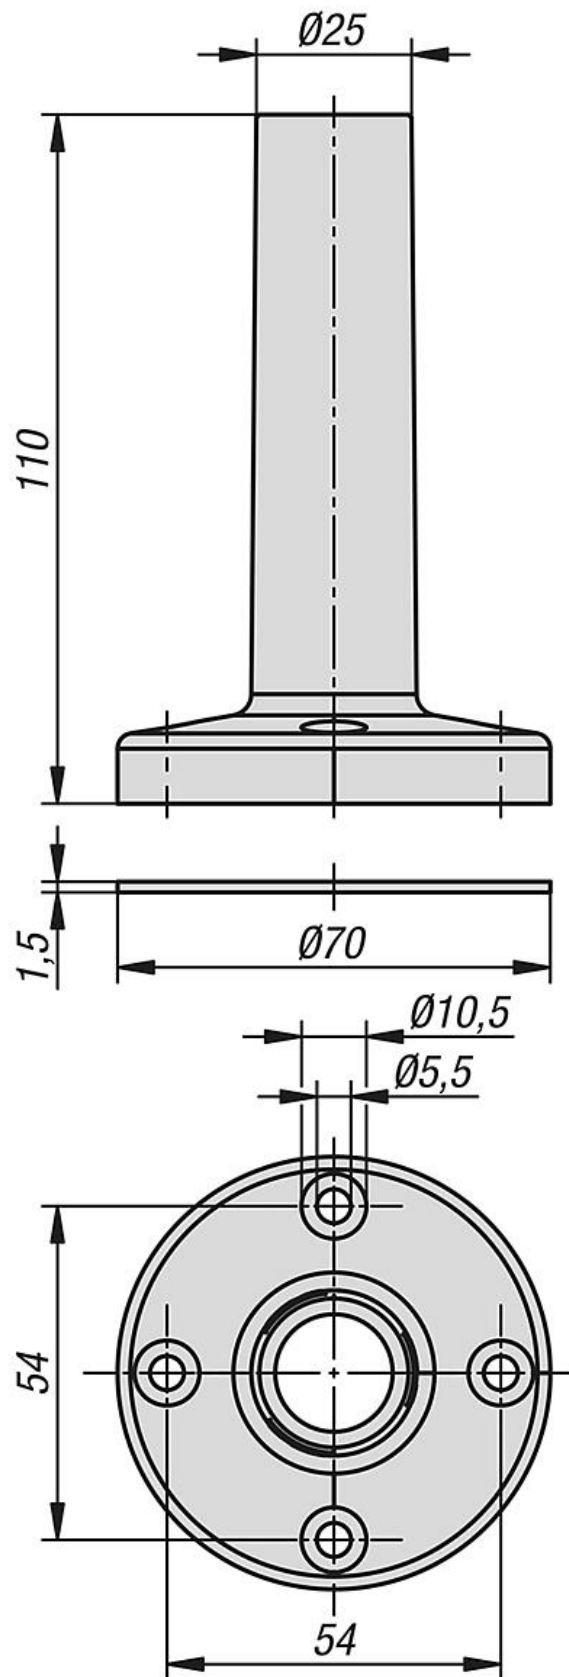

Item description/product images

**Description****Material:**

Polyamide fibreglass reinforced.

Version:

black.

Note:

Base with Ø25 mm tube. Enables elevated installation of signaling units.

The connecting element for tube mounting (Form B) or the connecting element with M12 plug (Form C) can be mounted on this mounting base.

Overview of items

Order No.
81400-32-170110