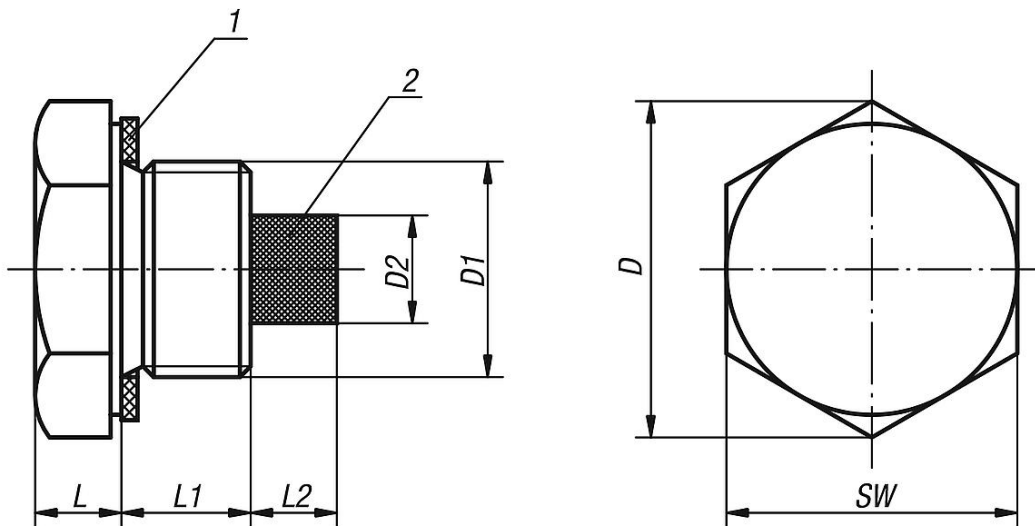

Item description/product images

Description

Material:

Aluminium. Ferrite permanent magnet.

Version:

Bright. Flat seal asbestos-free.

Note:

The magnetic effect of the screw plug attracts iron particles in the oil. Screwing the plug into the drain outlet diminishes possible damage to mechanical components.

Drawing reference:

- 1) flat seal
- 2) magnet

Drawings

Overview of items

Order No.	D	D1	D2	L	L1	L2	SW
28026-21014	21	G1/4	5	7	10	6	19
28026-24038	24,5	G3/8	8	7	10	7	22
28026-30012	30	G1/2	10	8	10	7	27
28026-36034	36,5	G3/4	13	8	10	7	34
28026-42100	42,5	G1	13	8	14	7	40