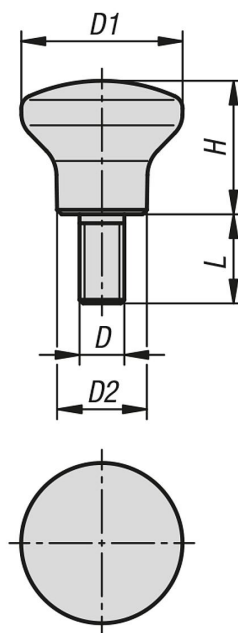

## Description

**Material:**

Thermoset PF 31.  
Steel or stainless steel.

**Version:**

Thermoset black, high-gloss polished.  
Trivalent blue passivated steel or bright stainless steel.

**On request:**

Other screw lengths.

## Drawings

## Overview of items

Order No.	Component material	D	D1	D2	H	L
06239-1805X10	steel	M5	18	10	15	10
06239-2106X10	steel	M6	21	12	17	10
06239-2506X10	steel	M6	25	14	21	10
06239-3308X15	steel	M8	33	18	29	15
06239-11805X10	stainless steel	M5	18	10	15	10
06239-12106X10	stainless steel	M6	21	12	17	10
06239-12506X10	stainless steel	M6	25	14	21	10
06239-13308X15	stainless steel	M8	33	18	29	15