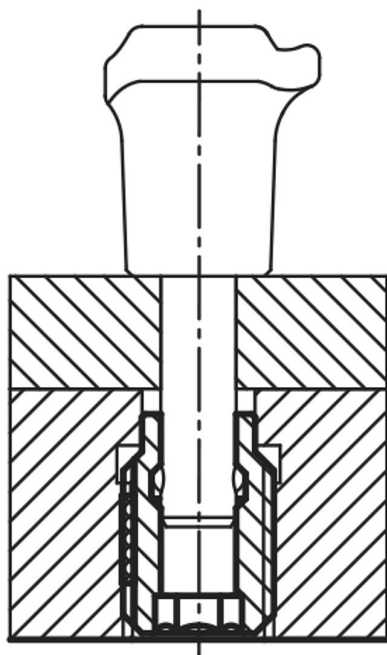

Item description/product images

**Description**

**Material:**  
Stainless steel 1.4305.

**Version:**  
Bright.

**Note:**  
These bushes are ideal for easy and quick positioning of ball lock pins and locking pins.

- Advantages:**
- centred by the centring collar.
  - easy and reliable installation.
  - can be screwed into various materials.
  - usable both sides

Drawings

Overview of items

Order No.	D	D1	D2	D3	L	L3	L4	L5	SW	T
03197-10512	5	M12	6	9	25	4	7	3	5	4
03197-10616	6	M16	7,5	12	30	5	10	5	6	5

## Overview of items

Order No.	D	D1	D2	D3	L	L3	L4	L5	SW	T
03197-10816	8	M16	10	12	30	5	10	5	8	5
03197-11024	10	M24	13	18	35	6	8	7	10	6
03197-11224	12	M24	15	18	35	6	8	7	12	6
03197-11630	16	M30	20	24	40	8	11	9	16	7