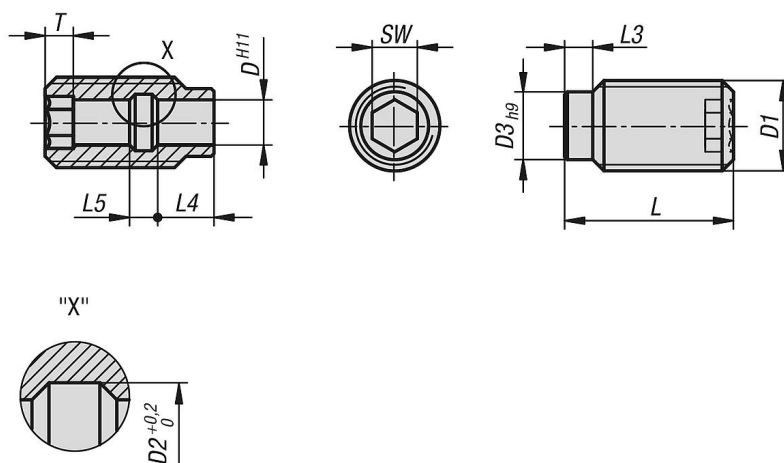

Item description/product images

**Description**

**Material:**  
Stainless steel 1.4305.

**Version:**  
Bright.

**Note:**  
These bushes are ideal for easy and quick positioning of ball lock pins and locking pins.

- Advantages:**
- centred by the centring collar.
  - easy and reliable installation.
  - can be screwed into various materials.
  - usable both sides

Drawings

Overview of items

Order No.	D	D1	D2	D3	L	L3	L4	L5	SW	T
03197-10512	5	M12	6	9	25	4	7	3	5	4
03197-10616	6	M16	7,5	12	30	5	10	5	6	5

## Overview of items

Order No.	D	D1	D2	D3	L	L3	L4	L5	SW	T
03197-10816	8	M16	10	12	30	5	10	5	8	5
03197-11024	10	M24	13	18	35	6	8	7	10	6
03197-11224	12	M24	15	18	35	6	8	7	12	6
03197-11630	16	M30	20	24	40	8	11	9	16	7