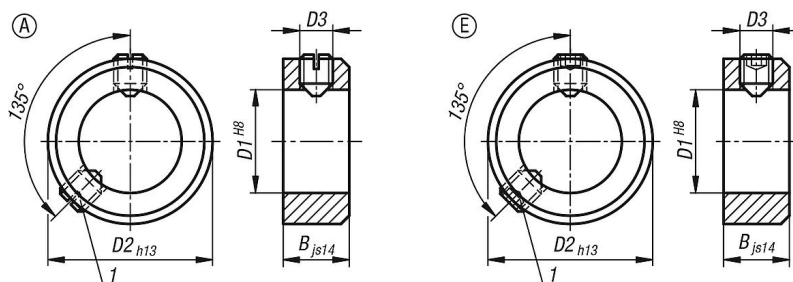

Item description/product images

Description

Material:

Steel.

Version:

Bright or electro zinc-plated, trivalent blue passivated.

Note:

Form A: with DIN 553 grub screw (slit)

Form E: with DIN EN ISO 4027 grub screw (hex socket)

According to DIN 705, the stated tolerances apply to blank shaft collars. The tolerances cannot be guaranteed for with electro zinc-plated shaft collars. However, this has no influence on the function.

Drawing reference:

1) Second grub screw from $D1 \geq 75$

Drawings

Overview of items

Order No.	Component material	Surface finish body	Form	D1	B	D2	D3 grub screw
07800-100301	steel	bright	A	3	5	7	M2x3
07800-100401	steel	bright	A	4	5	8	M2,5x3
07800-100501	steel	bright	A	5	6	10	M3x4
07800-100601	steel	bright	A	6	8	12	M4x5
07800-100701	steel	bright	A	7	8	12	M4x5
07800-100801	steel	bright	A	8	8	16	M4x6
07800-100901	steel	bright	A	9	10	18	M5x8
07800-101001	steel	bright	A	10	10	20	M5x8
07800-101101	steel	bright	A	11	10	20	M5x8
07800-101201	steel	bright	A	12	12	22	M6x8
07800-101401	steel	bright	A	14	12	25	M6x8
07800-101501	steel	bright	A	15	12	25	M6x8
07800-101601	steel	bright	A	16	12	28	M6x8
07800-101801	steel	bright	A	18	14	32	M6x8
07800-102001	steel	bright	A	20	14	32	M6x8
07800-102401	steel	bright	A	24	16	40	M8x12
07800-102501	steel	bright	A	25	16	40	M8x10
07800-102601	steel	bright	A	26	16	40	M8x10
07800-102801	steel	bright	A	28	16	45	M8x12
07800-103001	steel	bright	A	30	16	45	M8x10
07800-103201	steel	bright	A	32	16	50	M8x12
07800-103501	steel	bright	A	35	16	56	M8x12
07800-103601	steel	bright	A	36	16	56	M8x12
07800-103801	steel	bright	A	38	16	56	M8x12
07800-104001	steel	bright	A	40	18	63	M10x16