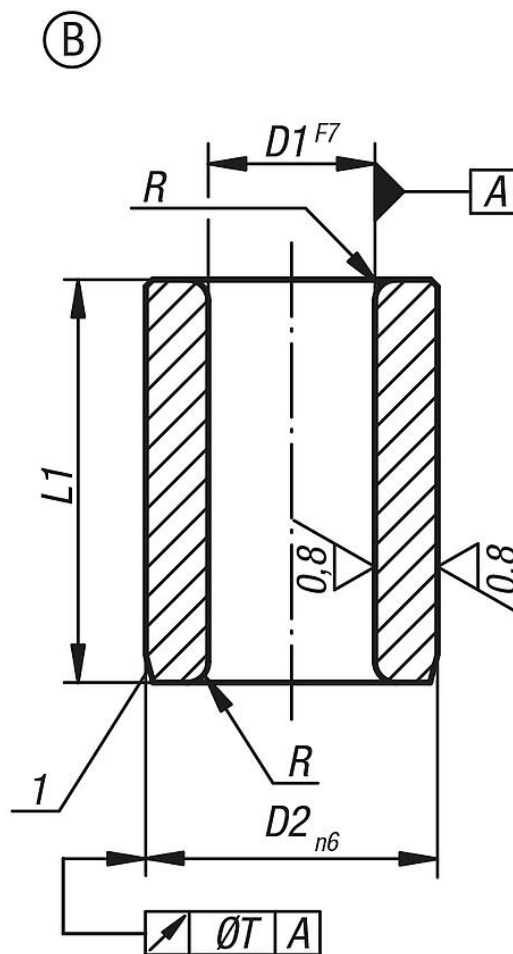

Item description/product images

Description

Material:
Special low carbon steel

Version:
Hardened to 740 ± 80 HV 10 and ground.

Note:
From diameter D1 over 15 mm size increases are 0.5 mm.

Drawing reference:
Form A: hole rounded one end
Form B: hole rounded both ends

1) Chamfer for insert

Drawings