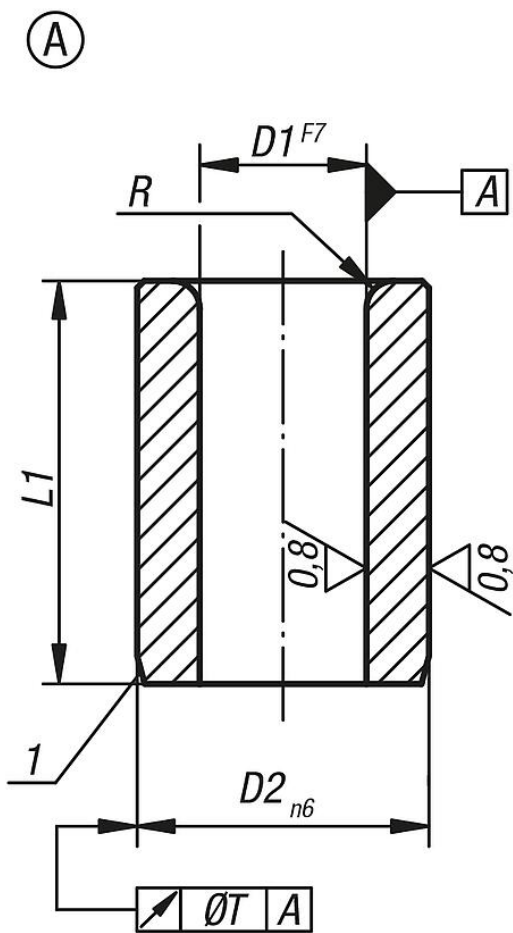

Item description/product images

Description

Material:
Special low carbon steel

Version:
Hardened to 740 ± 80 HV 10 and ground.

Note:
From diameter D1 over 15 mm size increases are 0.5 mm.

Drawing reference:
Form A: hole rounded one end
Form B: hole rounded both ends

1) Chamfer for insert

Drawings