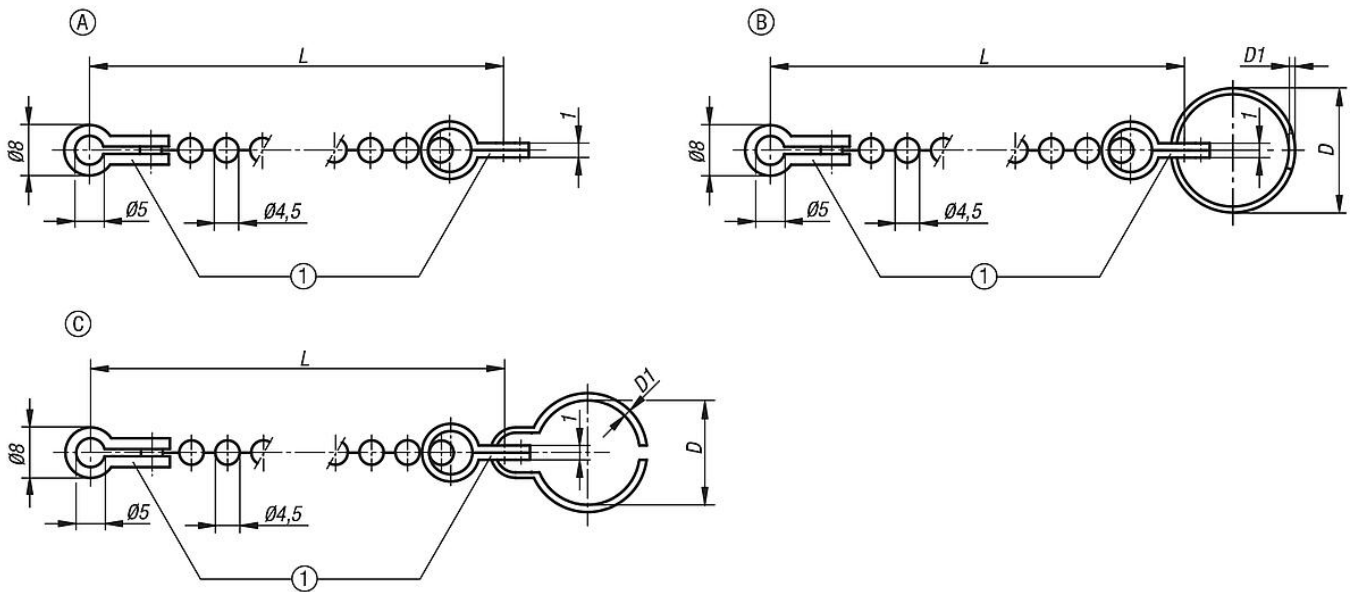

If no length is specified 1000 mm will be supplied.

Drawing reference:

1) same parts

- Form A: ball chain, single
- Form B: ball chain with key ring
- Form C: ball chain with ring clip

Drawings

Overview of items

Form A, ball chain single

Order No.	Form	Version 1	Main material	L
96390-00X	A	single	brass	160/320/500/1000
96390-01X	A	single	stainless steel	160/320/500/1000

Overview of items

Form B, ball chain with keyring

Order No.	Form	Version 1	Main material	L	D	D1
96390-015X	B	with key ring	brass	160/320/500/1000	15	1
96390-019X	B	with key ring	brass	160/320/500/1000	19	1
96390-023X	B	with key ring	brass	160/320/500/1000	23	1,2
96390-028X	B	with key ring	brass	160/320/500/1000	28	1,7
96390-115X	B	with key ring	stainless steel	160/320/500/1000	15	1
96390-119X	B	with key ring	stainless steel	160/320/500/1000	19	1
96390-123X	B	with key ring	stainless steel	160/320/500/1000	23	1,2
96390-128X	B	with key ring	stainless steel	160/320/500/1000	28	1,7

Form C, ball chain with ring clip

Order No.	Form	Version 1	Main material	L	D	D1
96390-09X	C	with ring clip	brass	160/320/500/1000	9	1
96390-12X	C	with ring clip	brass	160/320/500/1000	12	1,2
96390-14X	C	with ring clip	brass	160/320/500/1000	14	1,6
96390-16X	C	with ring clip	brass	160/320/500/1000	16	1,6
96390-20X	C	with ring clip	brass	160/320/500/1000	20	2
96390-24X	C	with ring clip	brass	160/320/500/1000	24	2
96390-30X	C	with ring clip	brass	160/320/500/1000	30	2,6
96390-36X	C	with ring clip	brass	160/320/500/1000	36	2,6