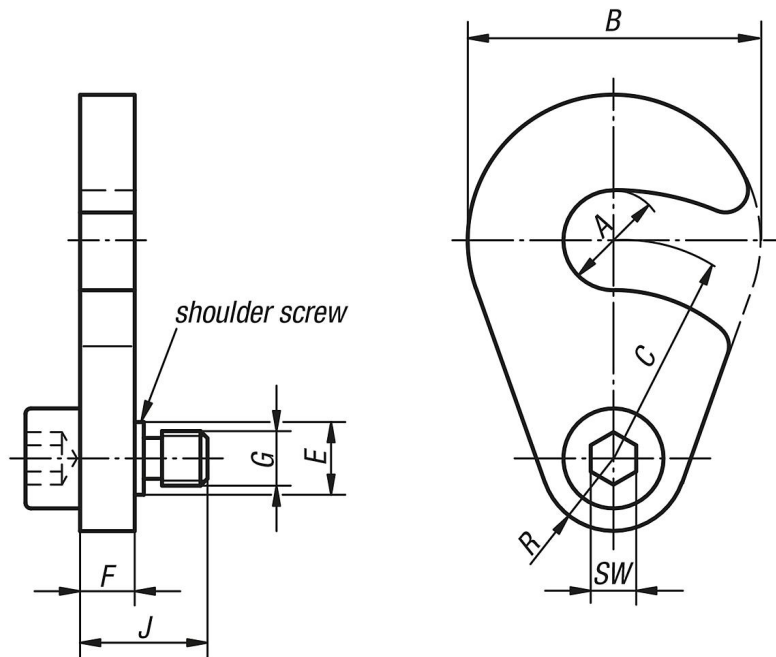

Item description/product images

Description

Material:

Captive C-washer mild steel.
Shoulder screw Q&T steel.

Version:

Captive C-washer case-hardened and black oxidised. Shoulder screw tempered and black oxidised.

Drawings

Overview of items

Order No.	B	C	D	E	F	G	SW	J
07520-01-90010	32	24	8	8	6	M6	5	14
07520-01-90012	40	27	10	10	8	M8	6	19
07520-01-90016	50	33	10	10	8	M8	6	19